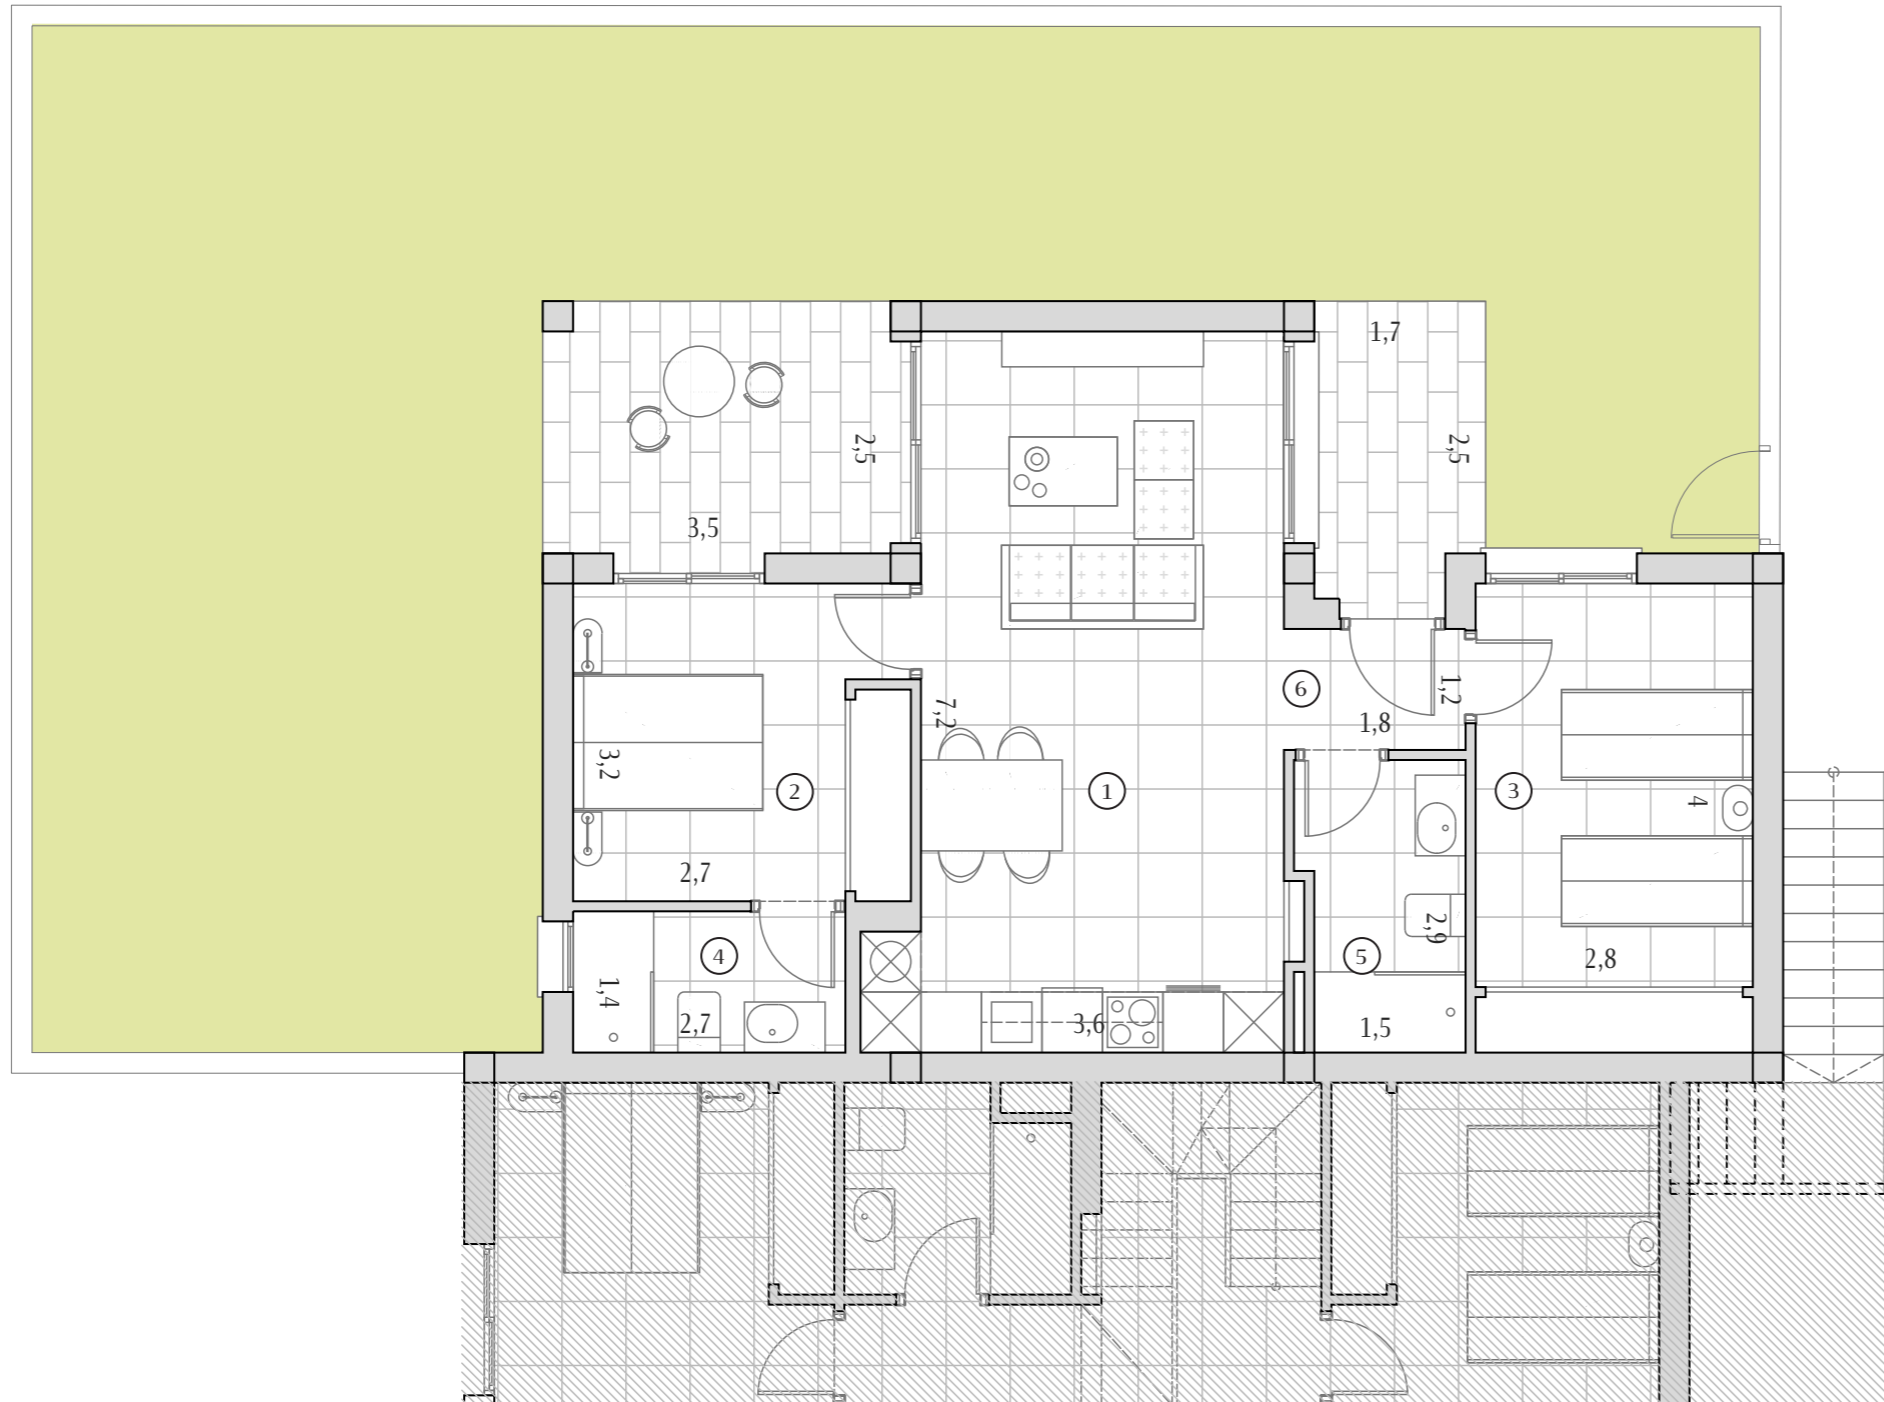

Ground floor - Omega B

1225 - 1230 - 1235 - 1240

2 2

All measures are expressed in M2.

Built	69,40
Terraces	14,70

1	Kitchen - Living	26,60
2	Bedroom 1	10,50
3	Bedroom 2	12,80
4	Bathroom 1	3,90
5	Bathroom 2	4,60
6	Hall	3,50

Houses	1225	1230	1235	1240
Plot	184	184	184	184