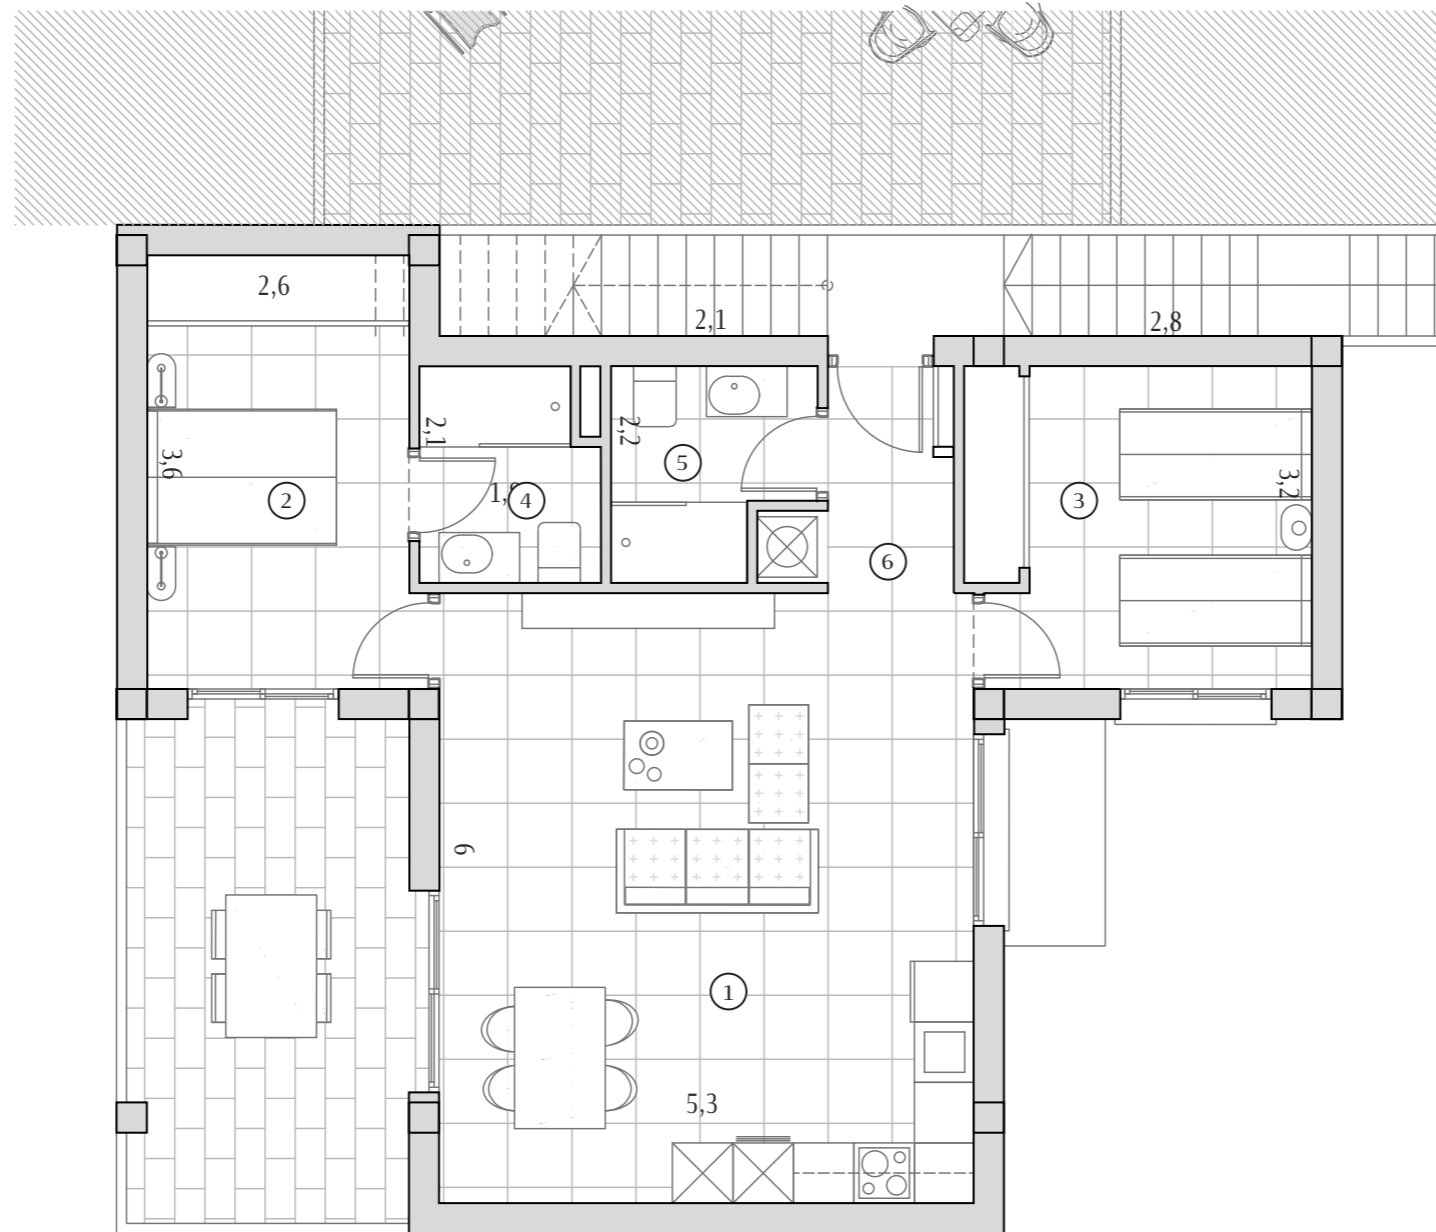

All measures are expressed in M2.

Built 72,10

Terraces 22,32

1	Kitchen - Living	31,12
2	Bedroom 1	11,37
3	Bedroom 2	10,70
4	Bathroom 1	3,63
5	Bathroom 2	3,84
6	Hall	3,25

Houses	1229	1234	1239	1244

Plot	-	-	-	-