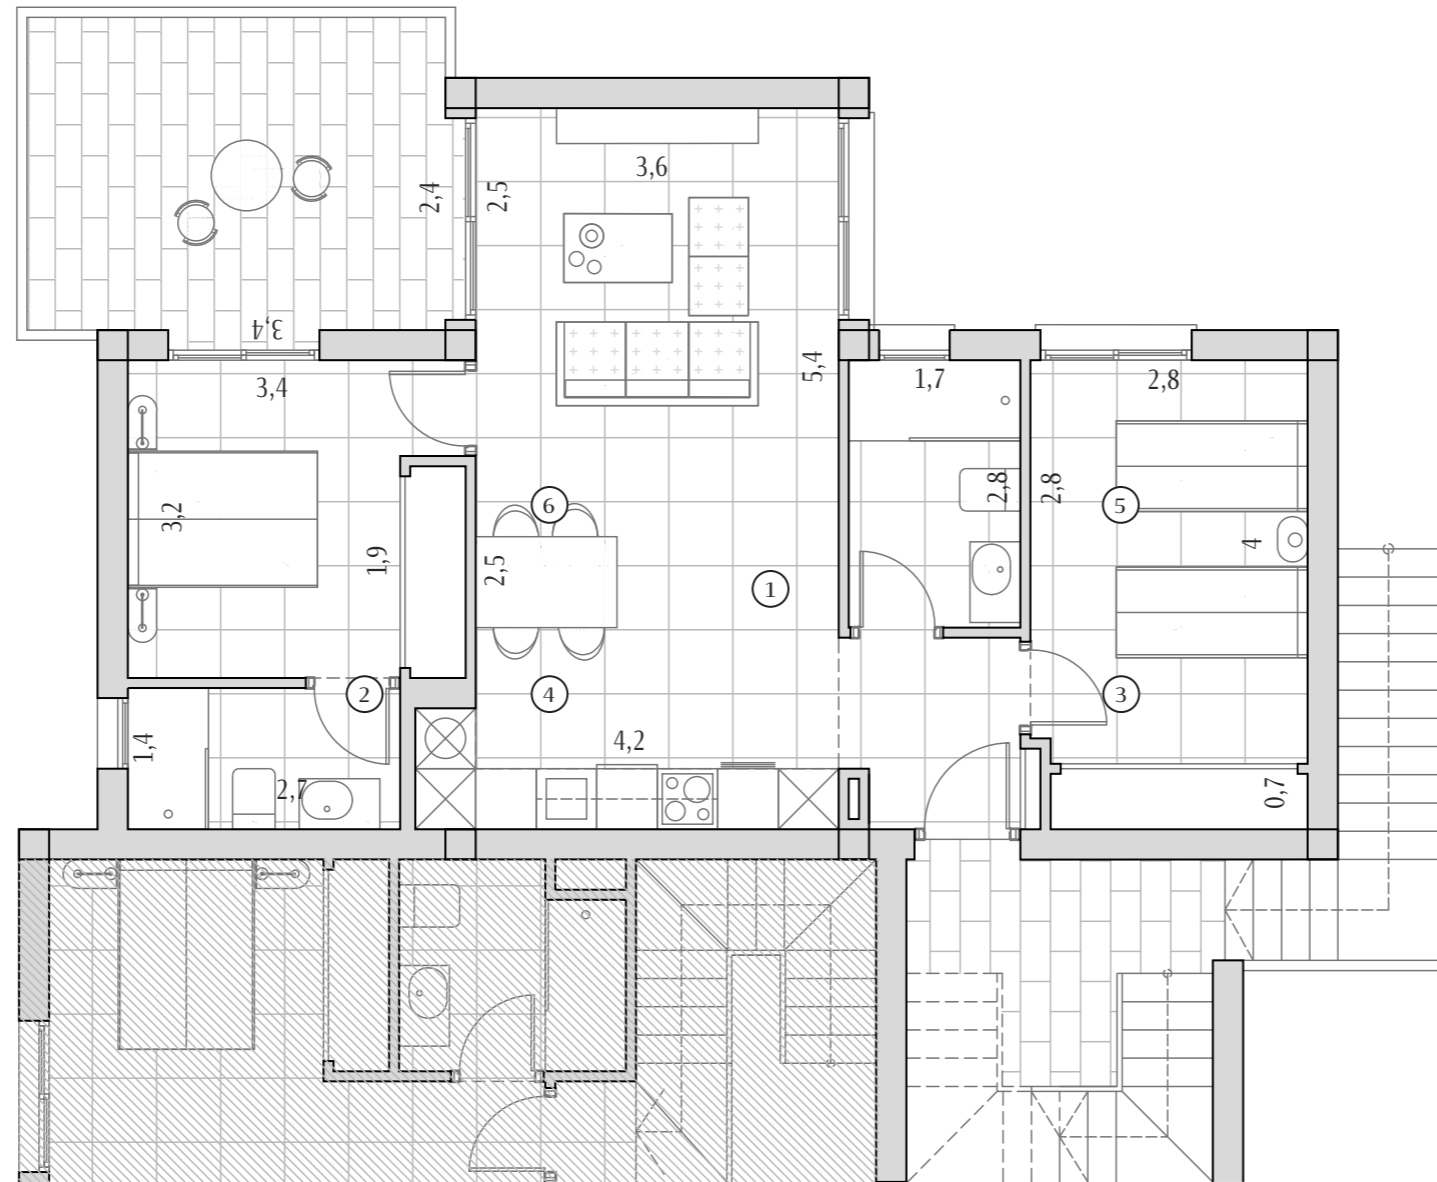

Houses	1225	1230	1235	1240
Plot	184	184	184	184

All measures are expressed in M2.

Built	71,00
Terraces	19,51

1	Kitchen - Living	28,11
2	Bedroom 1	13,20
3	Bedroom 2	10,31
4	Bathroom 1	4,63
5	Bathroom 2	4,72

Houses	1228	1233	1238	1243
Plot	200	200	200	200

All measures are expressed in M2.

Built	70,10
Terraces	13,10

1	Kitchen - Living	26,50
2	Bedroom 1	10,50
3	Bedroom 2	12,70
4	Bathroom 1	3,90
5	Bathroom 2	4,60
6	Hall	3,50

Houses 1229 1234 1239 1244

Plot - - - -