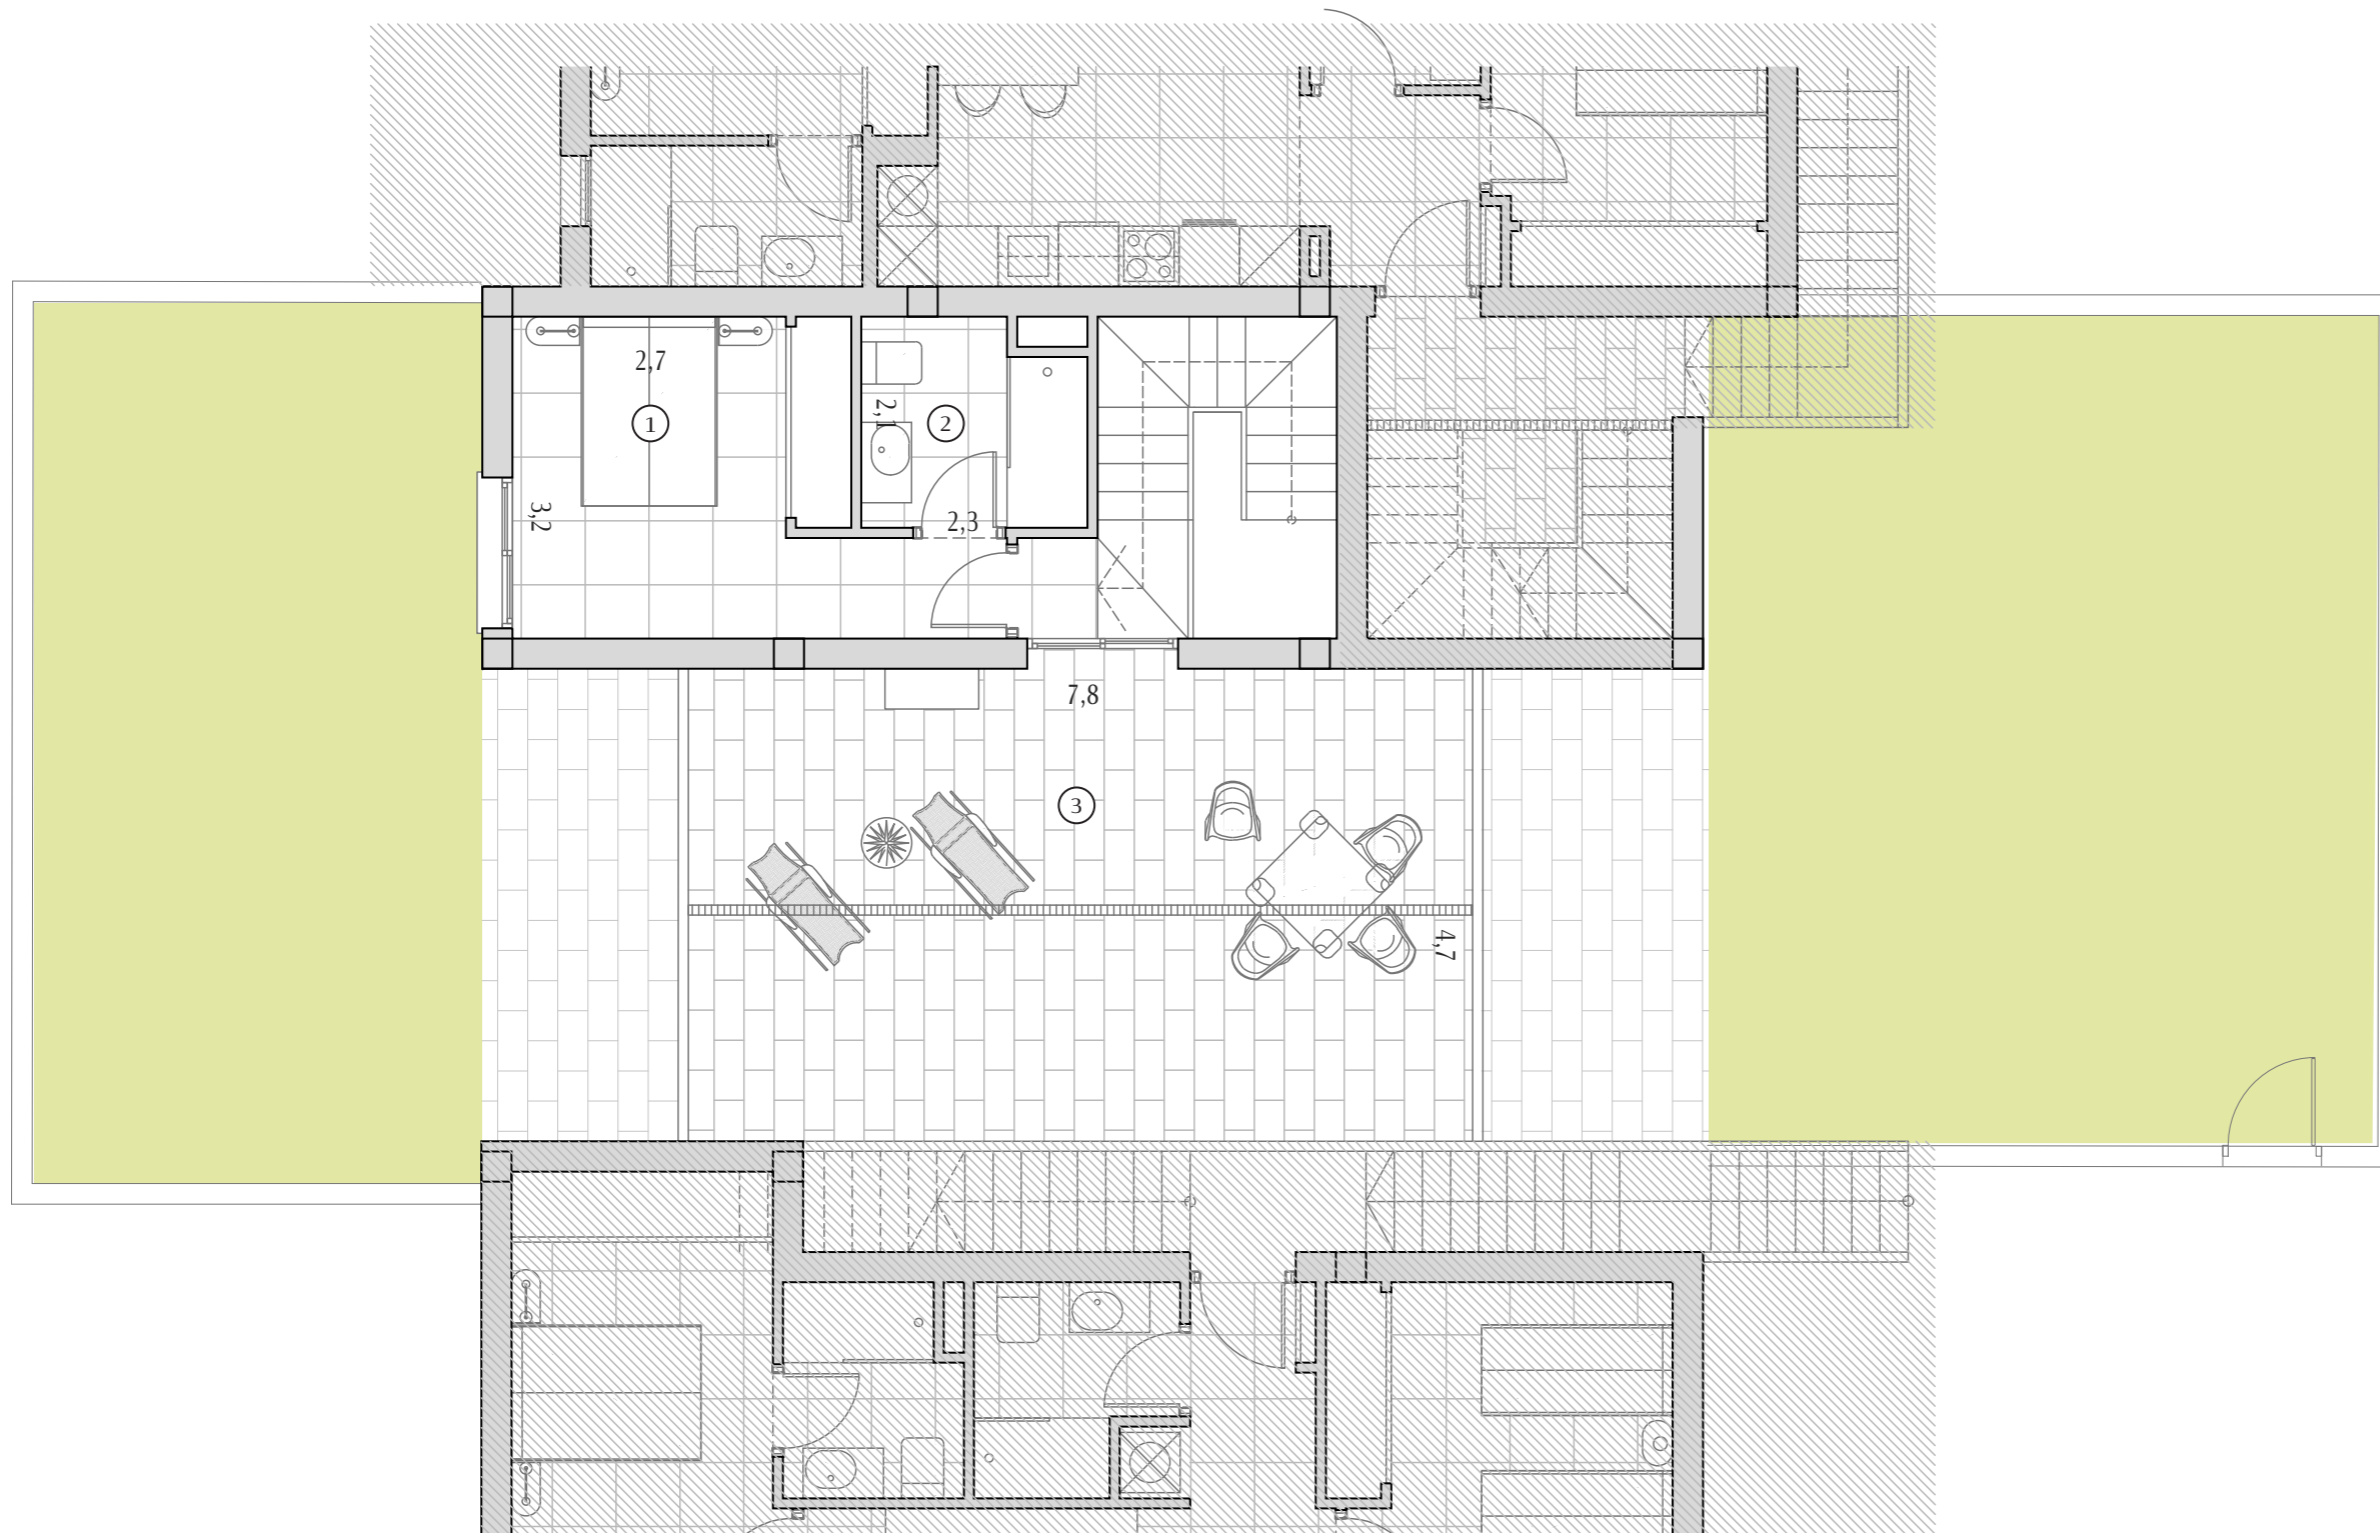

Houses 1227 1232 1237 1242

Plot 198 198 198 198

Ground floor - Omega B

1225 - 1230 - 1235 - 1240

 2  2

All measures are expressed in M2.

Built	69,40
Terraces	14,70

1	Kitchen - Living	26,60
2	Bedroom 1	10,50
3	Bedroom 2	12,80
4	Bathroom 1	3,90
5	Bathroom 2	4,60
6	Hall	3,50