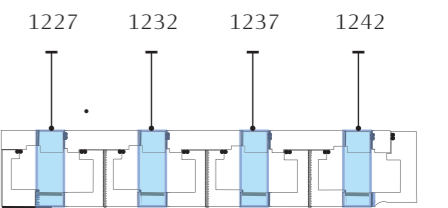

All measures are expressed in M2.

Built 90,15

Terraces 31,30

1	Kitchen - Living	26,70
2	Bedroom 1	10,80
3	Bedroom 2	10,40
4	Bathroom 1	4,50
5	Hall	3,50

Houses	1227	1232	1237	1242
Plot	198	198	198	198

First floor - Garda 3D

1227-1232-1237-1242

3 2

All measures are expressed in M2.

Built 90,15

Terraces 31,30

1 Bedroom 3 12,30

2 Bathroom 2 4,50

3 Solarium 38,00

Houses 1227 1232 1237 1242

Plot 198 198 198 198

Ground floor - Omega B

1225 - 1230 - 1235 - 1240

 2  2

All measures are expressed in M2.

Built	69,40
Terraces	14,70

1	Kitchen - Living	26,60
2	Bedroom 1	10,50
3	Bedroom 2	12,80
4	Bathroom 1	3,90
5	Bathroom 2	4,60
6	Hall	3,50

Houses	1225	1230	1235	1240
Plot	184	184	184	184

All measures are expressed in M2.

Built	71,00
Terraces	19,51

1	Kitchen - Living	28,11
2	Bedroom 1	13,20
3	Bedroom 2	10,31
4	Bathroom 1	4,63
5	Bathroom 2	4,72