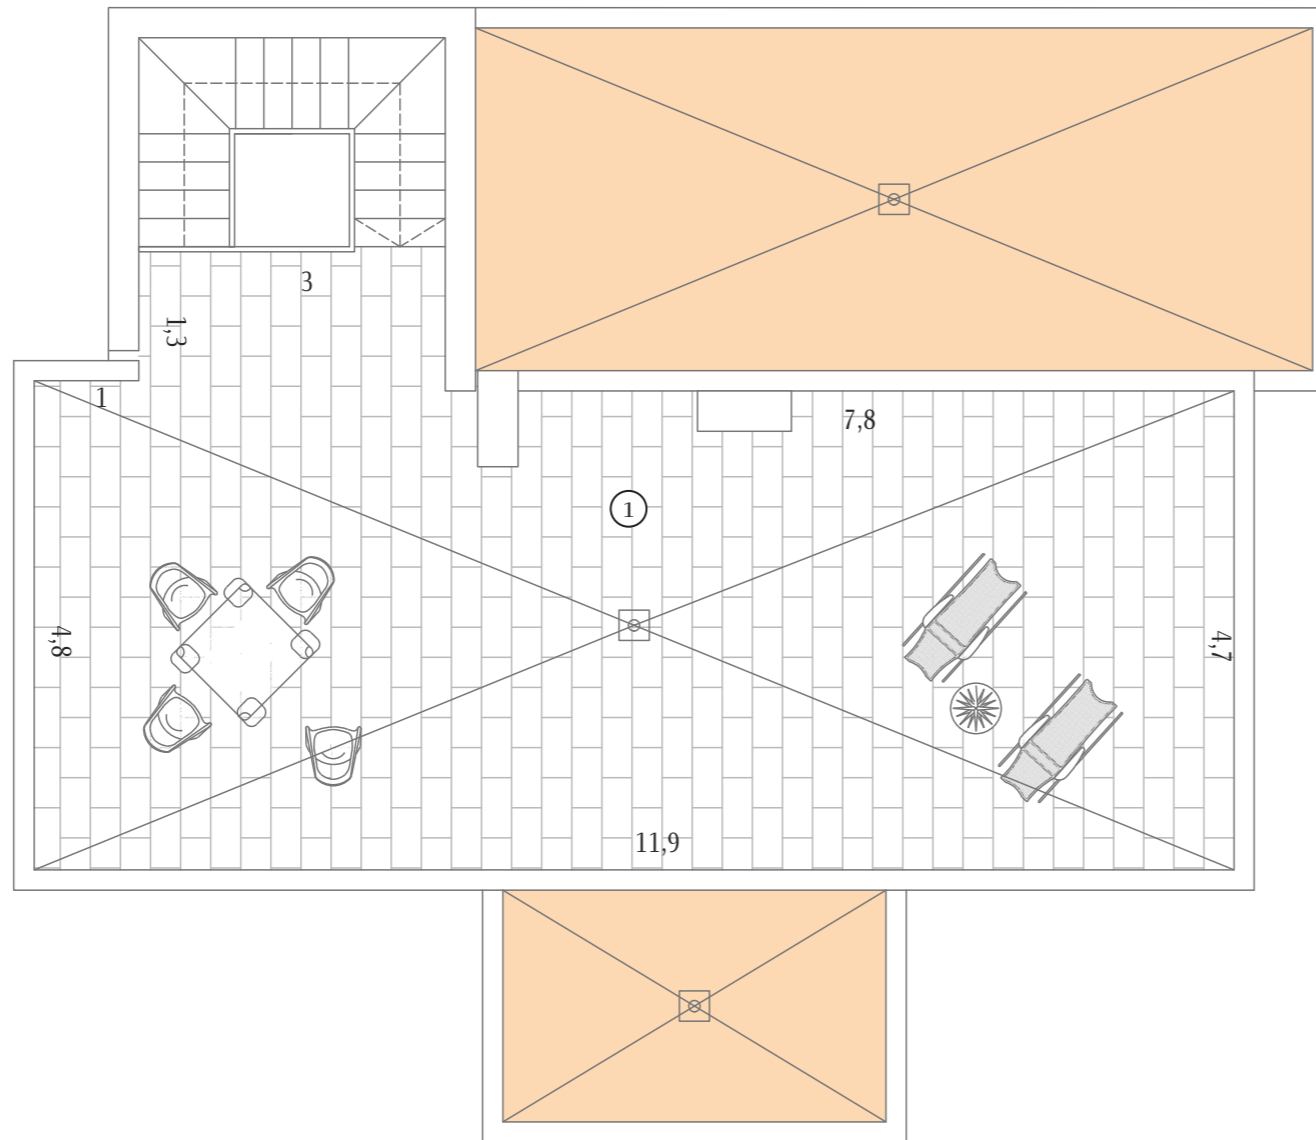

Houses	1225	1230	1235	1240
Plot	-	-	-	-

Solarium floor - Omega A

1226 - 1231 - 1236 - 1241

 2  2

All measures are expressed in M2.

Built	70,10
Terraces	13,10

1	Solarium area	00
---	---------------	----

Houses	1225	1230	1235	1240
Plot	-	-	-	-

Plot	-	-	-	-
------	---	---	---	---

First floor - Garda A

1229 - 1234 - 1239 - 1244

🏠 2 🏠 2

All measures are expressed in M2.

Built 72,10

Terraces 22,32

1 Solarium area 00