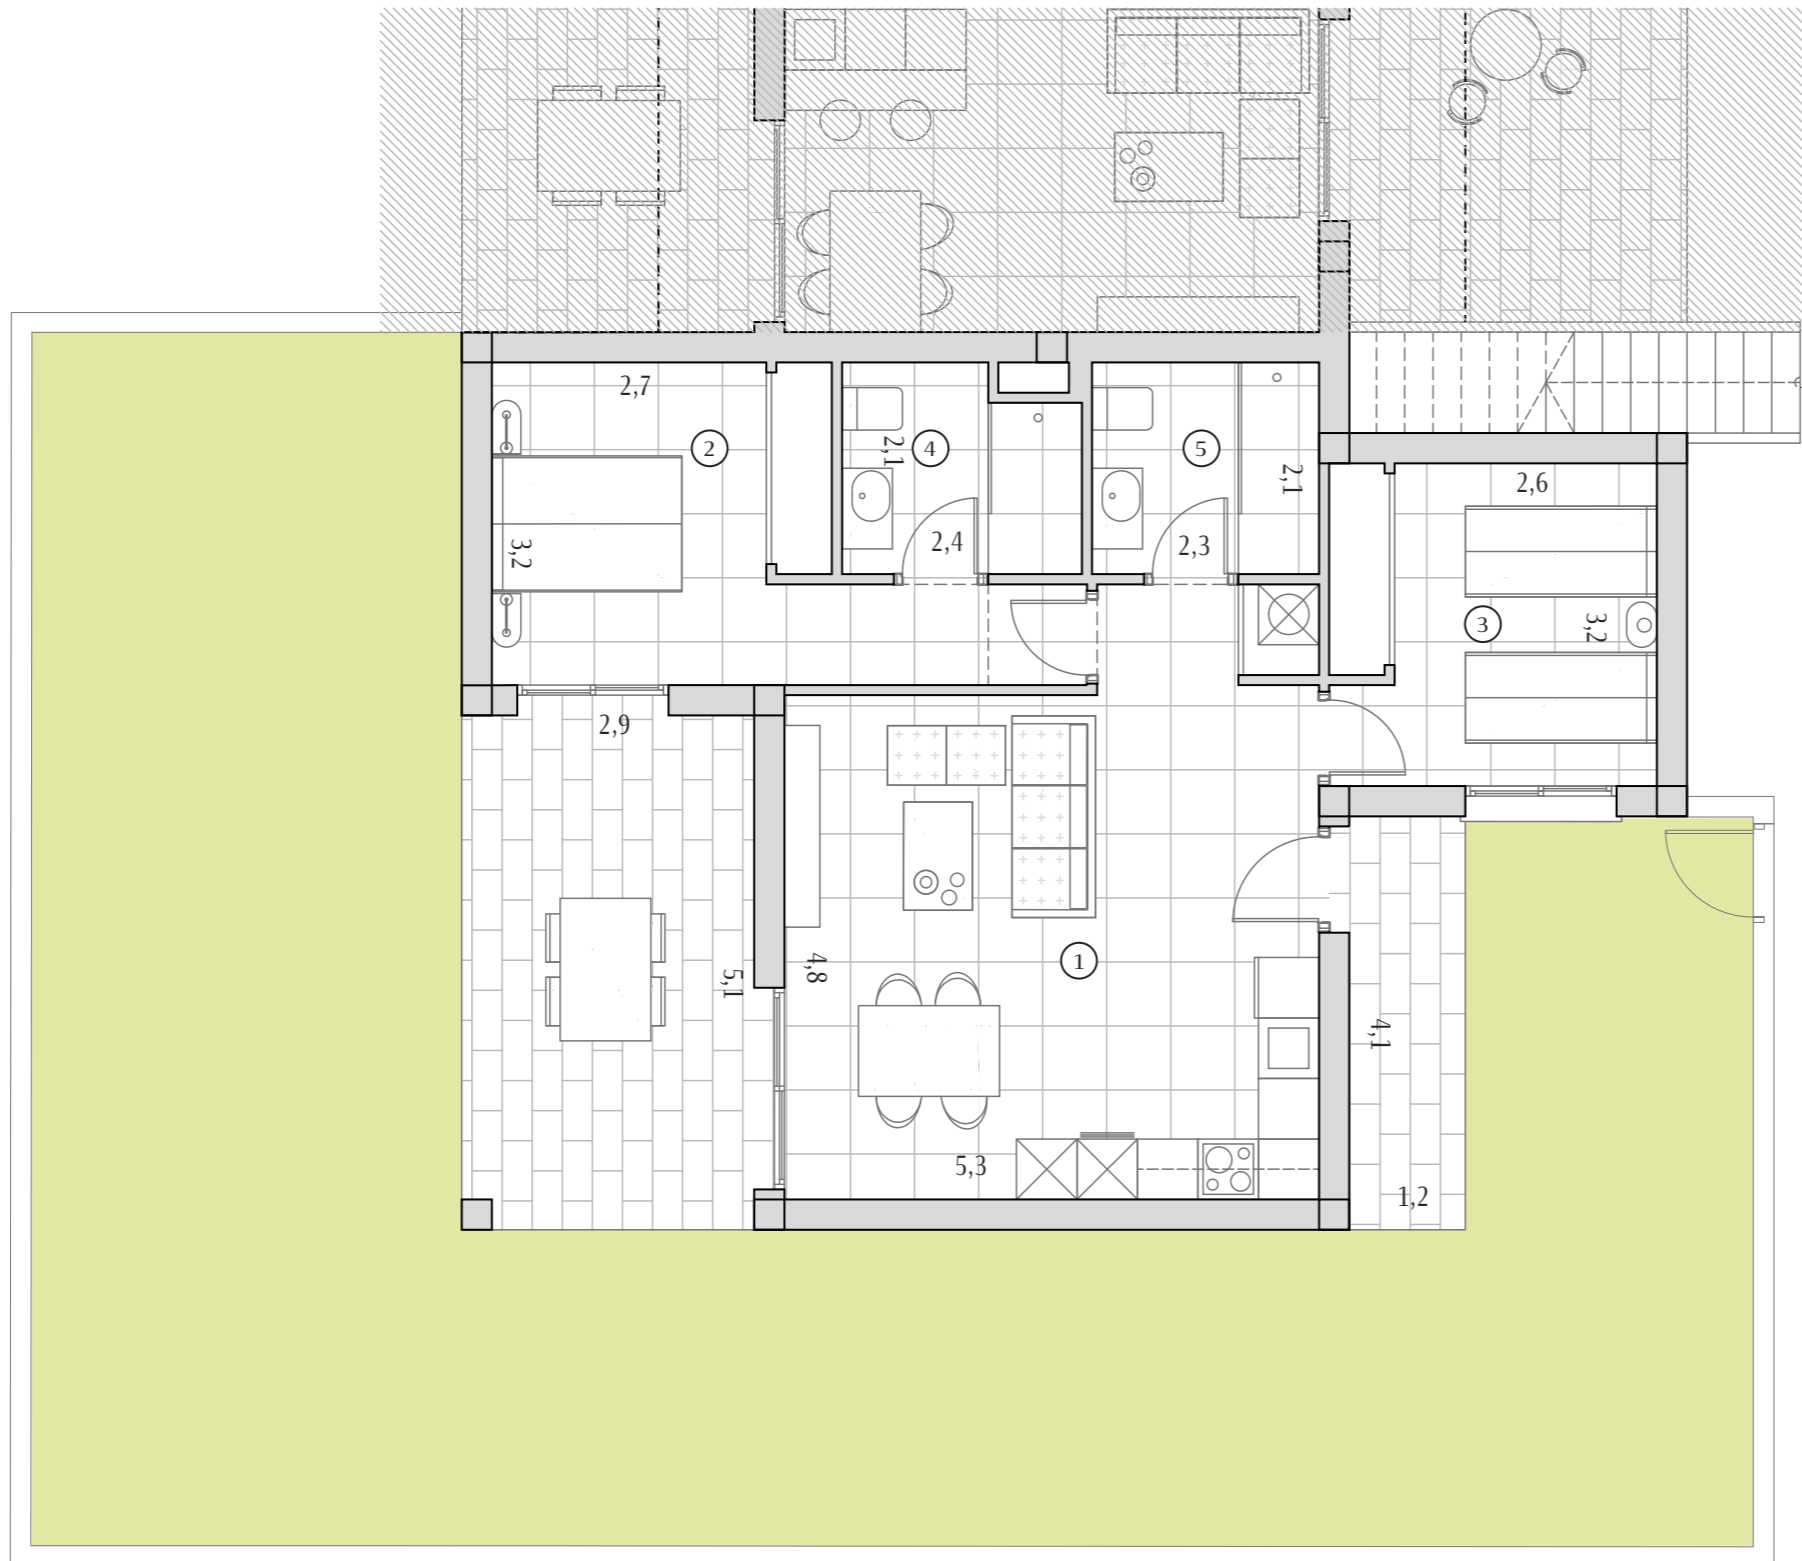

Houses 1227 1232 1237 1242

Plot 198 198 198 198

Ground floor - Omega B

1225 - 1230 - 1235 - 1240

 2  2

All measures are expressed in M2.

Built	69,40
Terraces	14,70

1	Kitchen - Living	26,60
2	Bedroom 1	10,50
3	Bedroom 2	12,80
4	Bathroom 1	3,90
5	Bathroom 2	4,60
6	Hall	3,50

Houses	1225	1230	1235	1240
Plot	184	184	184	184

All measures are expressed in M2.

Built	71,00
Terraces	19,51

1	Kitchen - Living	28,11
2	Bedroom 1	13,20
3	Bedroom 2	10,31
4	Bathroom 1	4,63
5	Bathroom 2	4,72

Houses	1228	1233	1238	1243
Plot	200	200	200	200

All measures are expressed in M2.

Built	70,10
Terraces	13,10

1	Kitchen - Living	26,50
2	Bedroom 1	10,50
3	Bedroom 2	12,70
4	Bathroom 1	3,90
5	Bathroom 2	4,60
6	Hall	3,50

Houses 1229 1234 1239 1244

Plot - - - -