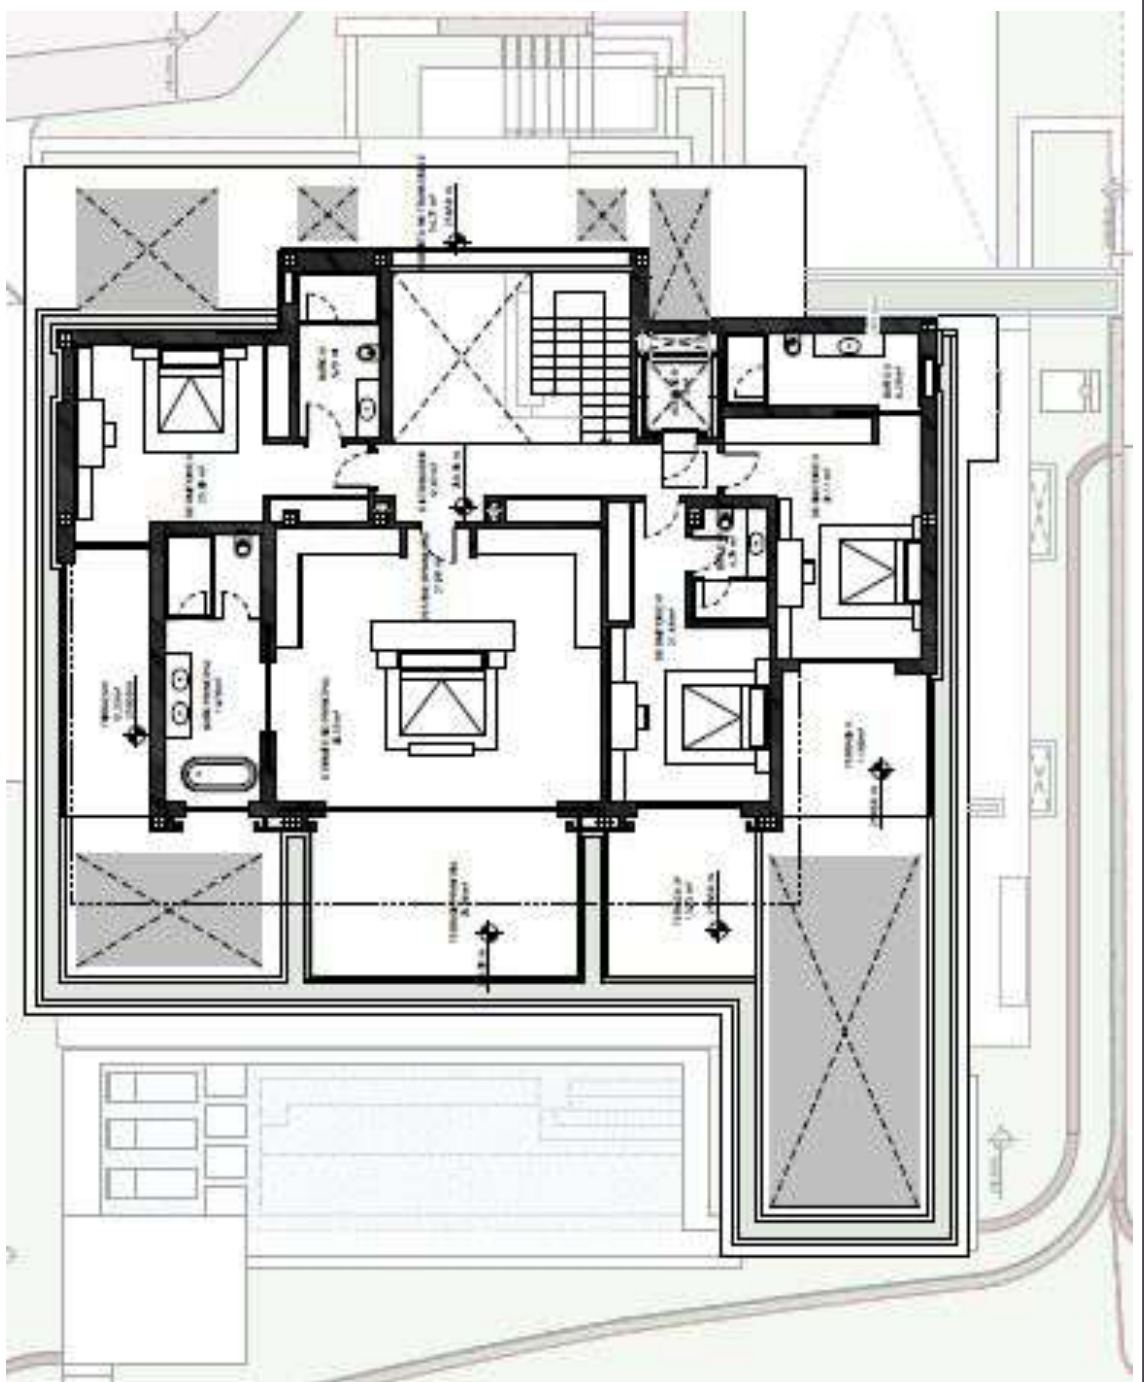

THE SKY

Marbella

PRELIMINARY PLANS

VILLAS

BENAHAVIS | LA ALBORADA

A photograph of a modern interior space, likely a hallway or living area. The walls are finished with light-colored wood paneling. A prominent feature is a large glass wall with vertical slats, which allows natural light to filter through while maintaining privacy. The ceiling is white and appears to have recessed lighting. The overall aesthetic is clean, minimalist, and sophisticated.

VILLAS

BENAHAVIS | LA ALBORADA

VILLA - 1

UPPER FLOOR

VILLAS

BENAHAVIS | LA ALBORADA

VILLA - 1

BASEMENT

VILLAS

BENAHAVIS | LA ALBORADA

VILLA - 2

GROUND FLOOR

VILLAS

BENAHAVIS | LA ALBORADA

VILLA - 2

UPPER FLOOR

VILLAS

BENAHAVIS | LA ALBORADA

VILLA - 2

BASEMENT

VILLAS

BENAHAVIS | LA ALBORADA

VILLA - 3

GROUND FLOOR