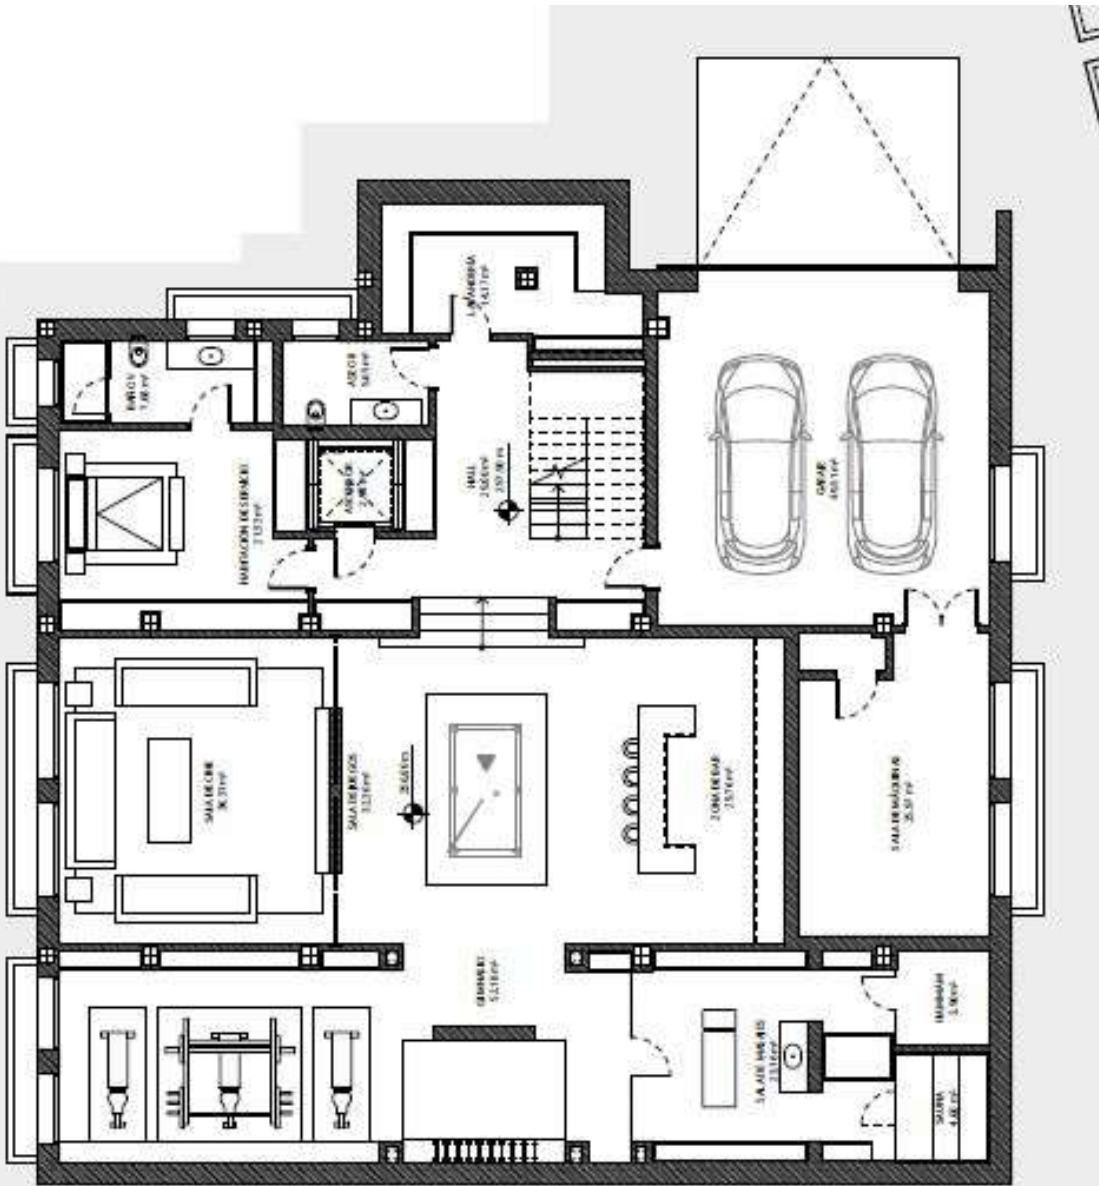

THE SKY

Marbella

PRELIMINARY PLANS

VILLAS

BENAHAVIS | LA ALBORADA

A photograph of a modern interior space, likely a hallway or living area. The walls are finished with light-colored wood paneling. A prominent feature is a large glass wall with vertical slats, which allows natural light to filter through while maintaining privacy. The ceiling is white and appears to have recessed lighting. The overall aesthetic is clean, minimalist, and sophisticated.

VILLAS

BENAHAVIS | LA ALBORADA

VILLA - 15

UPPER FLOOR

VILLAS

BENAHAVIS | LA ALBORADA

VILLA - 15

BASEMENT