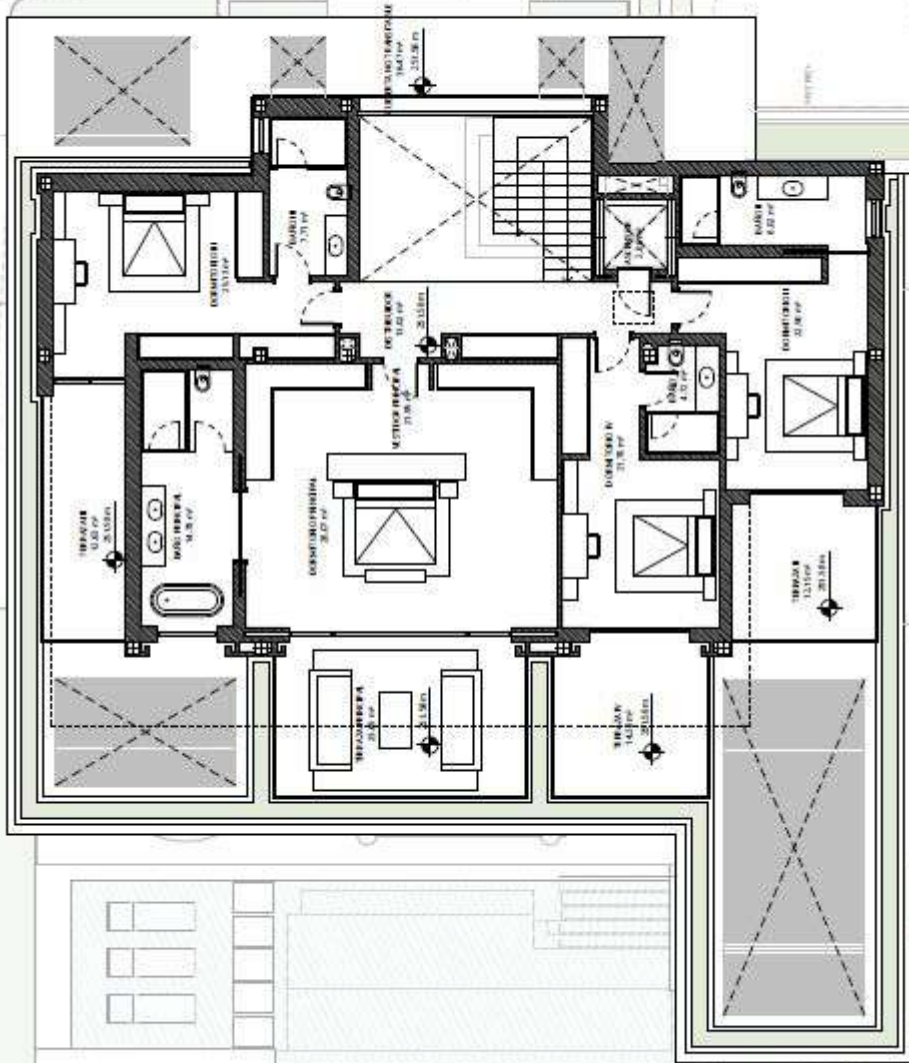

VILLA - 5

UPPER FLOOR

VILLAS

BENAHAVIS | LA ALBORADA