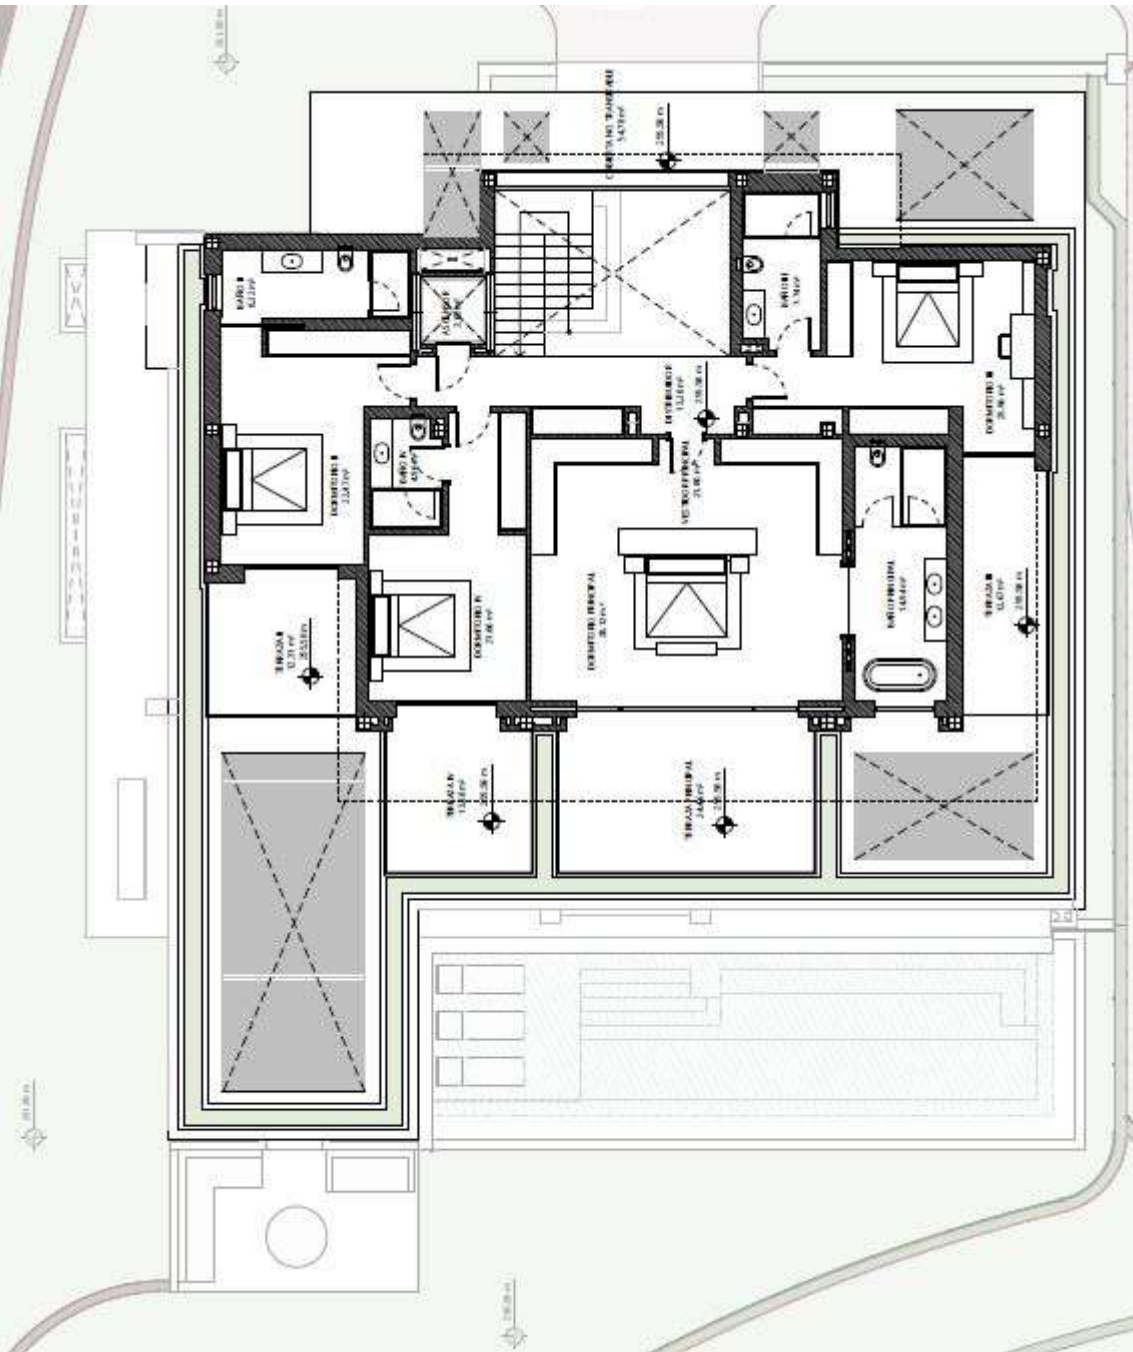

VILLA - 10

UPPER FLOOR

VILLAS

BENAHAVIS | LA ALBORADA