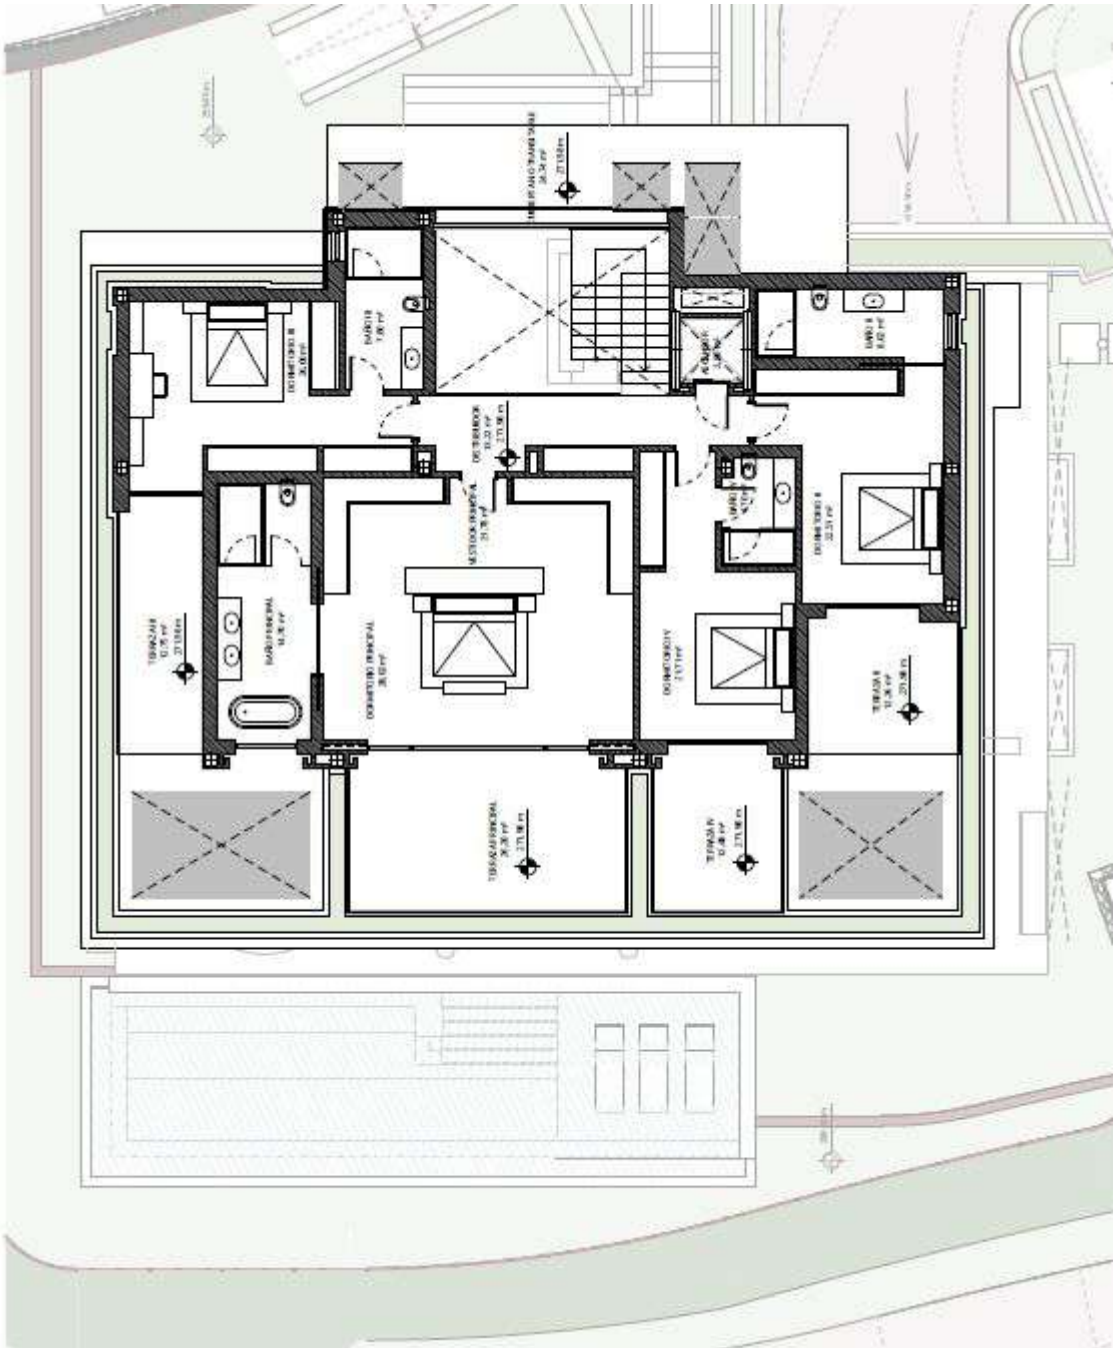

THE SKY

Marbella

PRELIMINARY PLANS

VILLAS

BENAHAVIS | LA ALBORADA

A photograph of a modern interior space, likely a hallway or living area. The walls are finished with light-colored wood paneling. A prominent feature is a large glass wall with vertical slats, which allows natural light to filter through while maintaining privacy. The ceiling is white and appears to have recessed lighting. The overall aesthetic is clean, minimalist, and sophisticated.

VILLAS

BENAHAVIS | LA ALBORADA

VILLA - 16

GROUND FLOOR

VILLAS

BENAHAVIS | LA ALBORADA

VILLA - 16

UPPER FLOOR