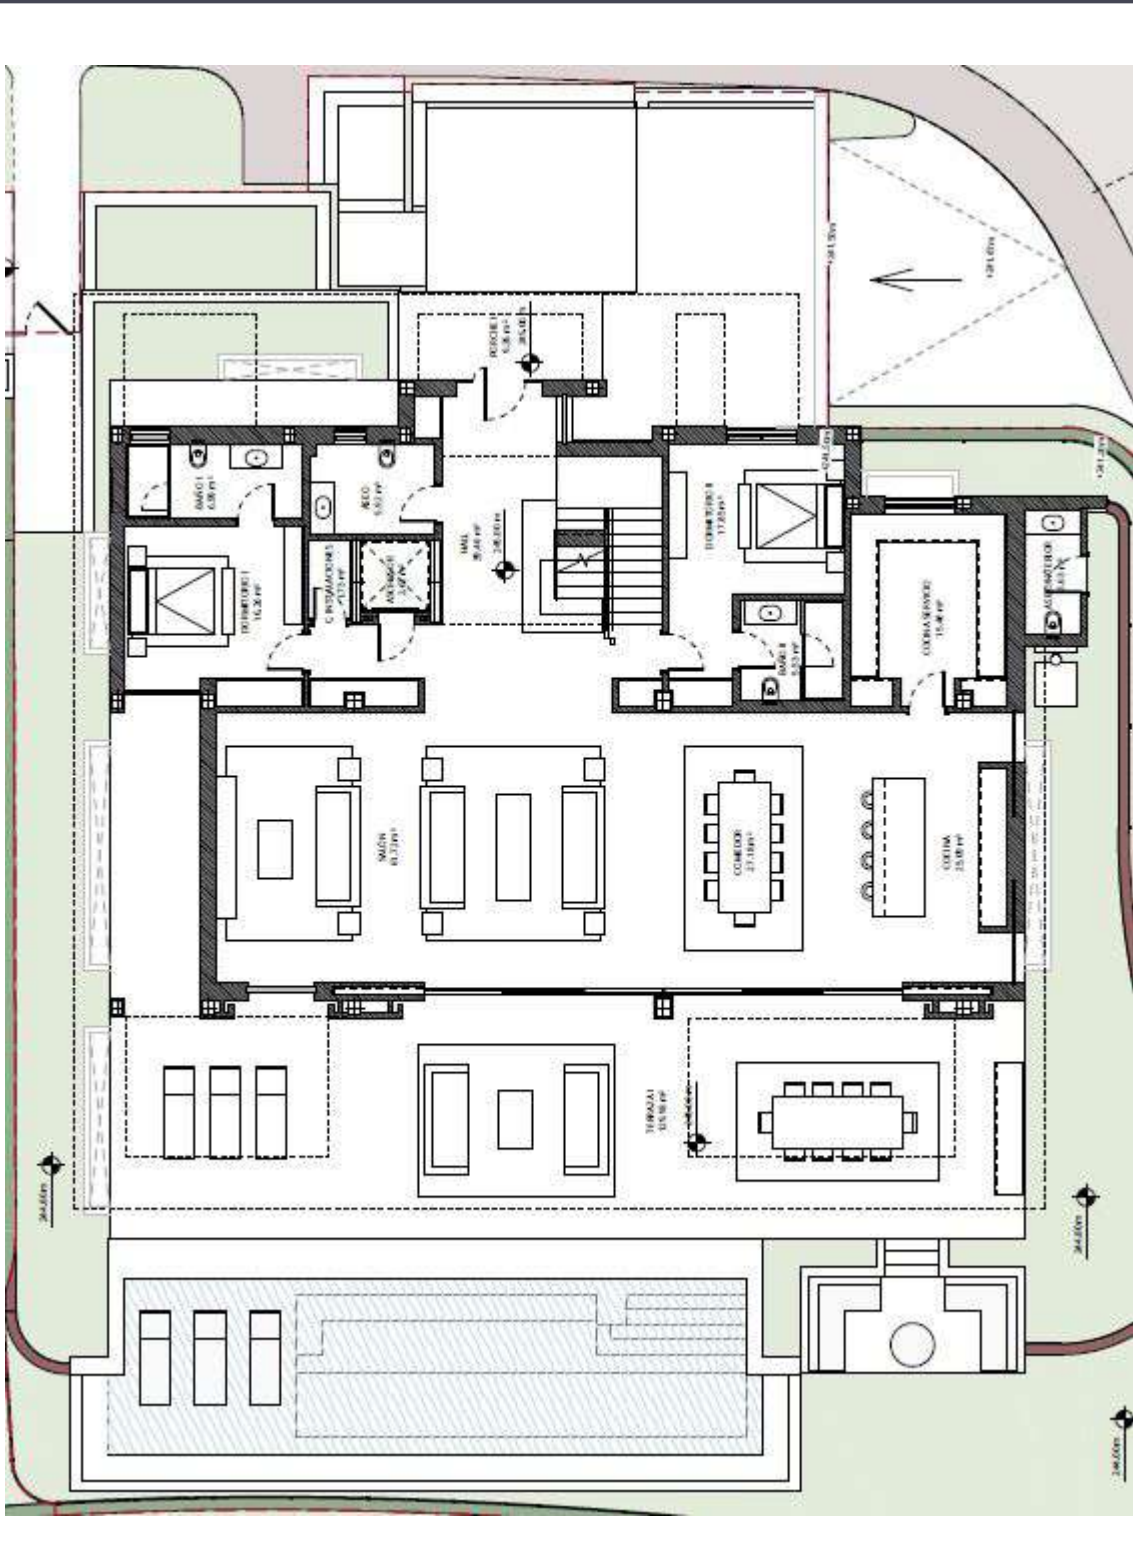

THE SKY

Marbella

PRELIMINARY PLANS

VILLAS

BENAHAVIS | LA ALBORADA

A photograph of a modern interior space, likely a hallway or living area. The walls are finished with light-colored wood paneling. A prominent feature is a large glass wall with vertical slats, which allows natural light to filter through while maintaining privacy. The ceiling is white and appears to have recessed lighting. The overall aesthetic is clean, minimalist, and sophisticated.

*We are the luxury of those who do not show luxury
We are the luxury of those who do not seek luxury
We are the luxury that is not noticed
But it is*

MASTER
PLAN

VILLAS

BENAHAVIS | LA ALBORADA

VILLA - 1

GROUND FLOOR

VILLAS

BENAHAVIS | LA ALBORADA

VILLA - 1

UPPER FLOOR

VILLAS

BENAHAVIS | LA ALBORADA

VILLA - 1

BASEMENT