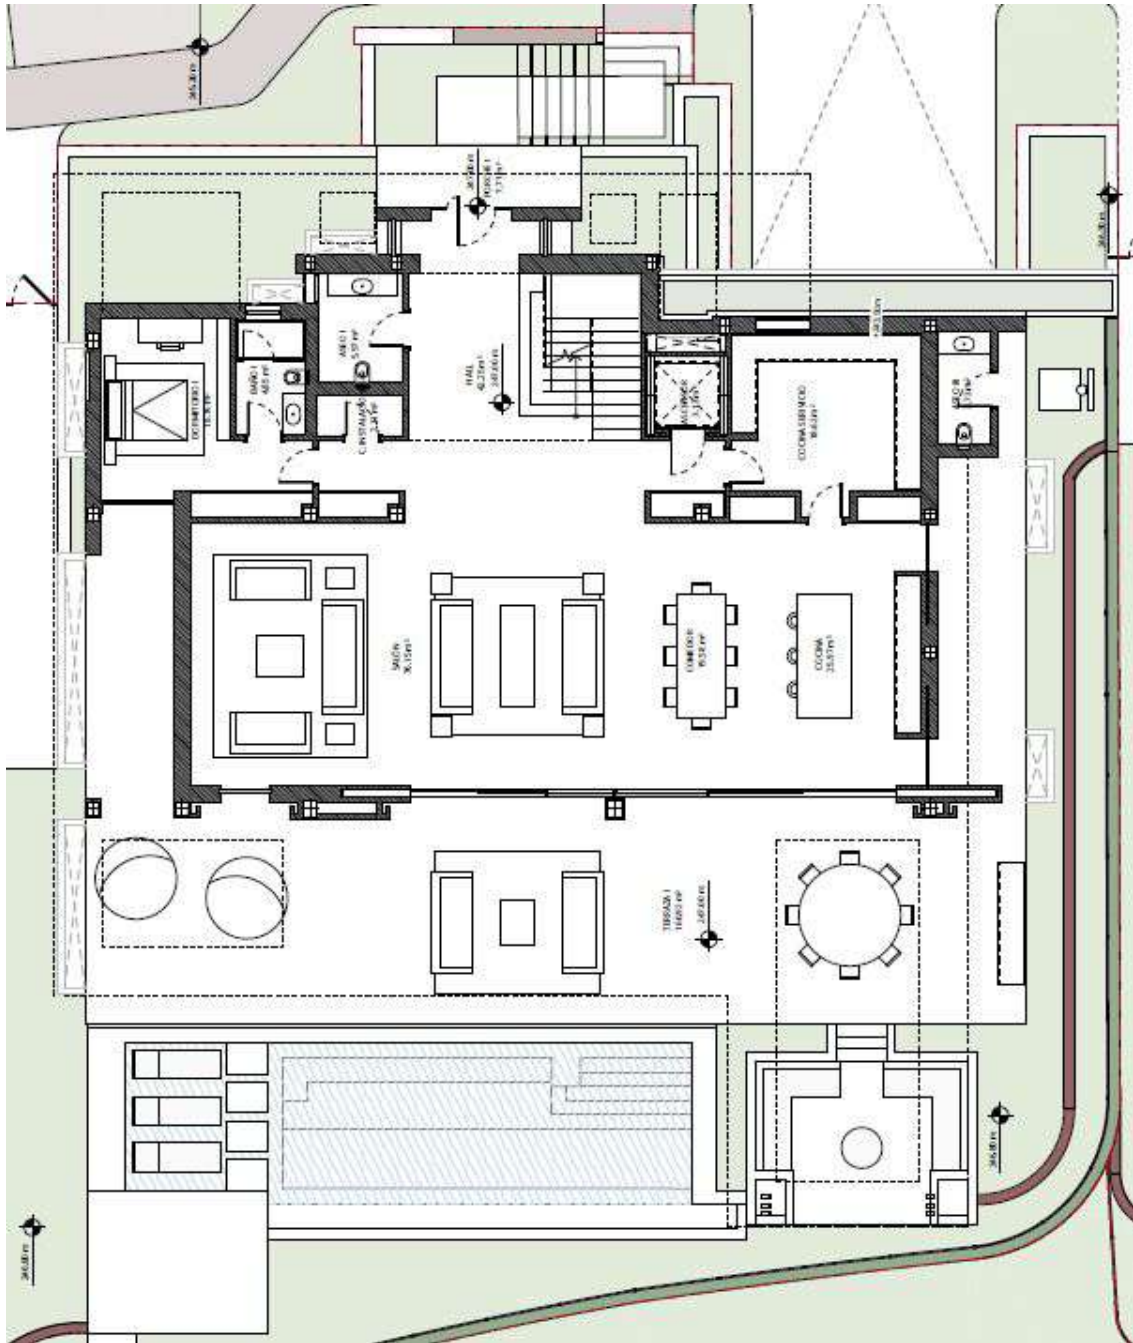

THE SKY

Marbella

PRELIMINARY PLANS

VILLAS

BENAHAVIS | LA ALBORADA

A photograph of a modern interior space, likely a hallway or living area. The walls are finished with light-colored wood paneling. A prominent feature is a large glass wall with vertical slats, which allows natural light to filter through while maintaining privacy. The ceiling is white and appears to have recessed lighting. The overall aesthetic is clean, minimalist, and sophisticated.

VILLAS

BENAHAVIS | LA ALBORADA

VILLA - 1

UPPER FLOOR

VILLAS

BENAHAVIS | LA ALBORADA

VILLA - 1

BASEMENT

VILLAS

BENAHAVIS | LA ALBORADA

VILLA - 2

GROUND FLOOR

VILLAS

BENAHAVIS | LA ALBORADA

VILLA - 2

UPPER FLOOR

VILLAS

BENAHAVIS | LA ALBORADA

VILLA - 2

BASEMENT

VILLAS

BENAHAVIS | LA ALBORADA

VILLA - 3

GROUND FLOOR