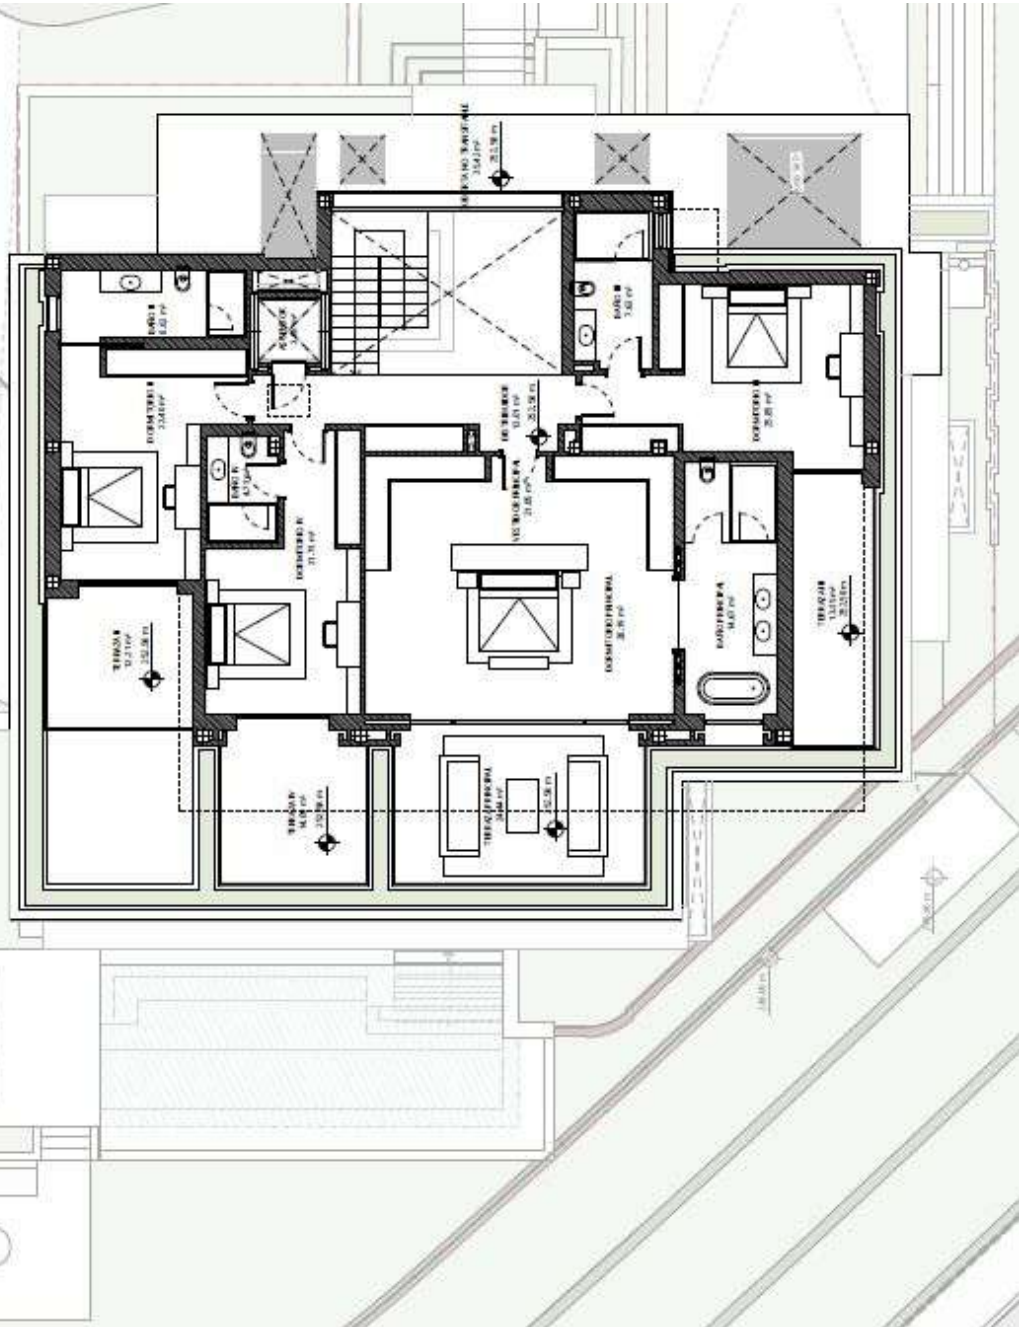

THE SKY

Marbella

PRELIMINARY PLANS

VILLAS

BENAHAVIS | LA ALBORADA

A photograph of a modern interior space, likely a hallway or living area. The walls are finished with light-colored wood paneling. A prominent feature is a large glass wall with vertical slats, which allows natural light to filter through while maintaining privacy. The ceiling is white and appears to have recessed lighting. The overall aesthetic is clean, minimalist, and sophisticated.

VILLAS

BENAHAVIS | LA ALBORADA

VILLA - 7

GROUND FLOOR

VILLAS

BENAHAVIS | LA ALBORADA

VILLA - 7

UPPER FLOOR