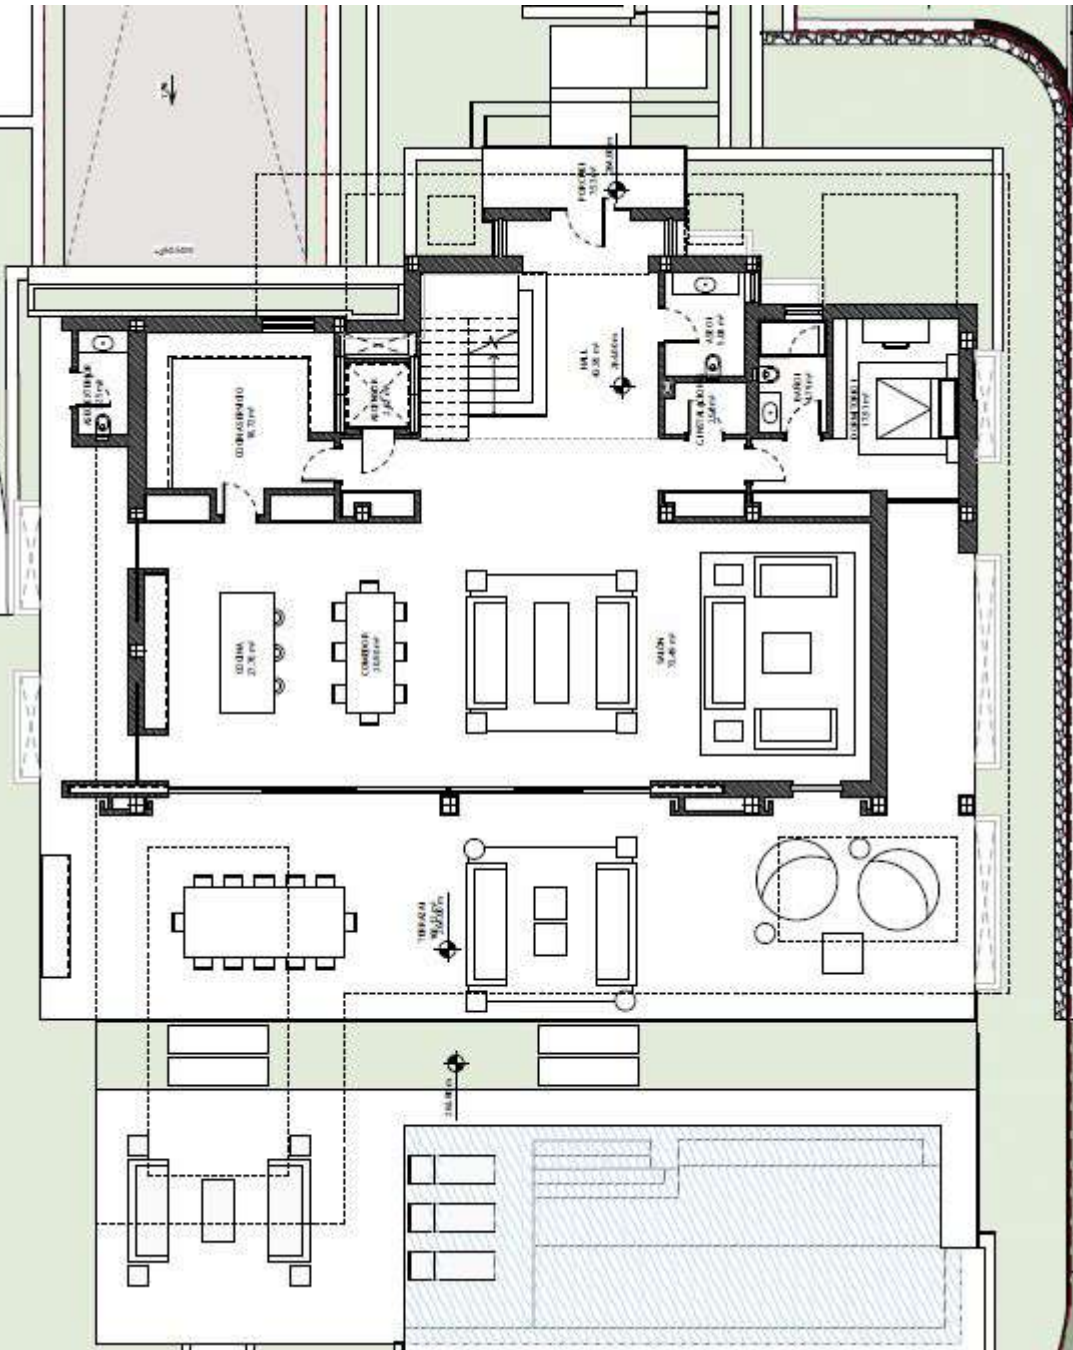

VILLA - 13

GROUND FLOOR

VILLAS

BENAHAVIS | LA ALBORADA