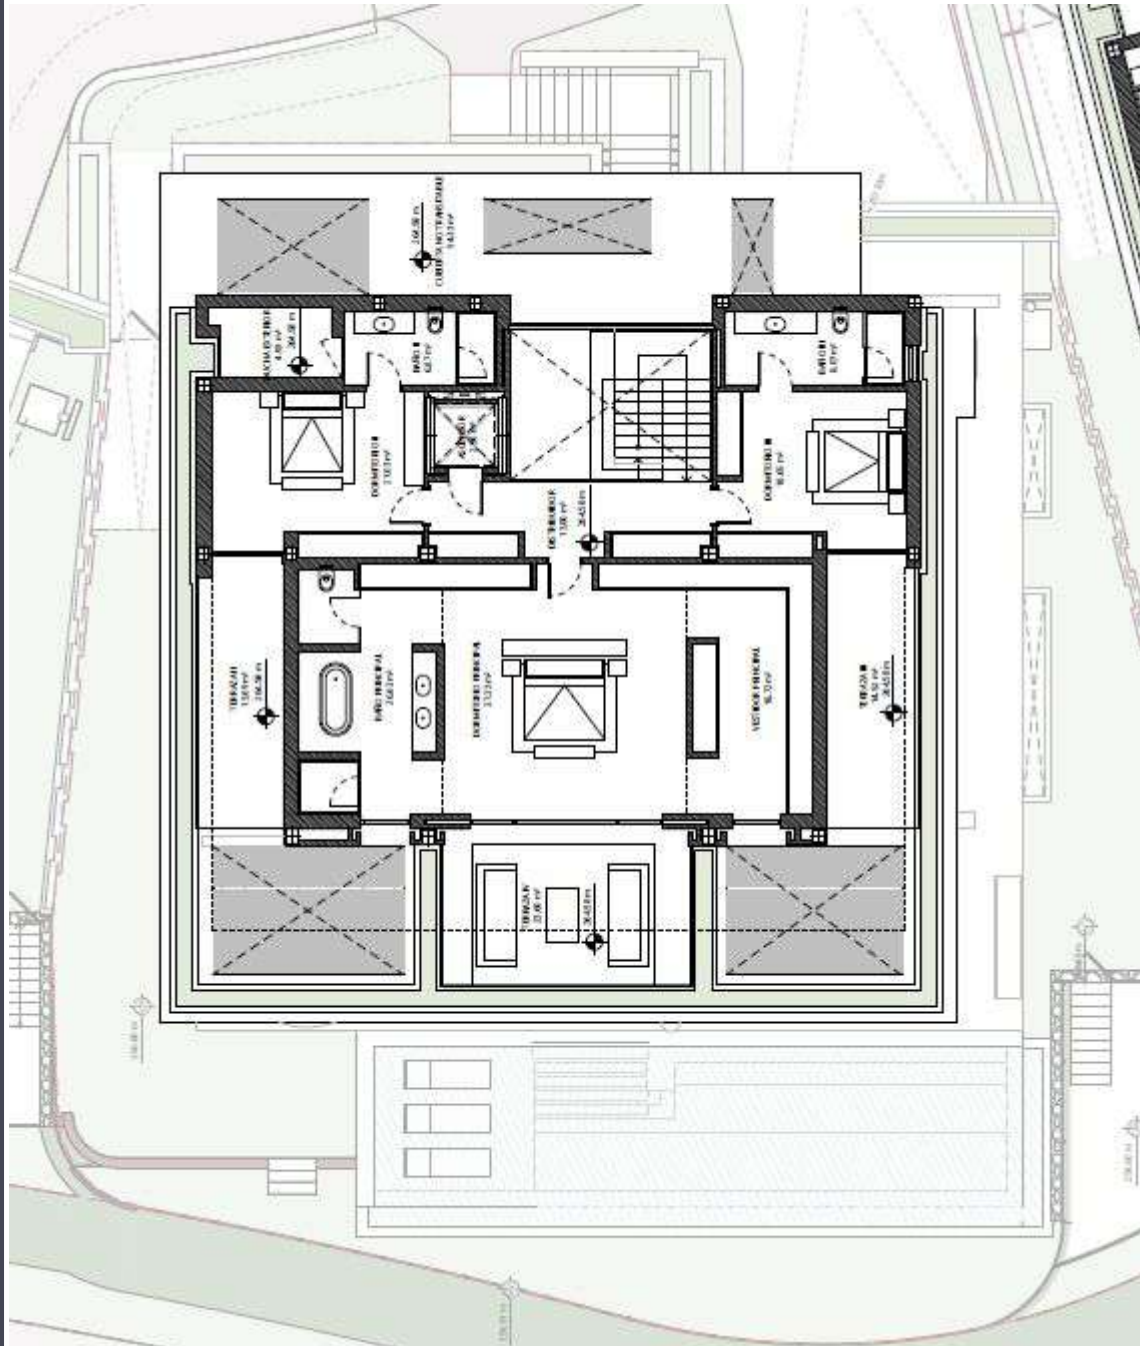

VILLA - 15

UPPER FLOOR

VILLAS

BENAHAVIS | LA ALBORADA