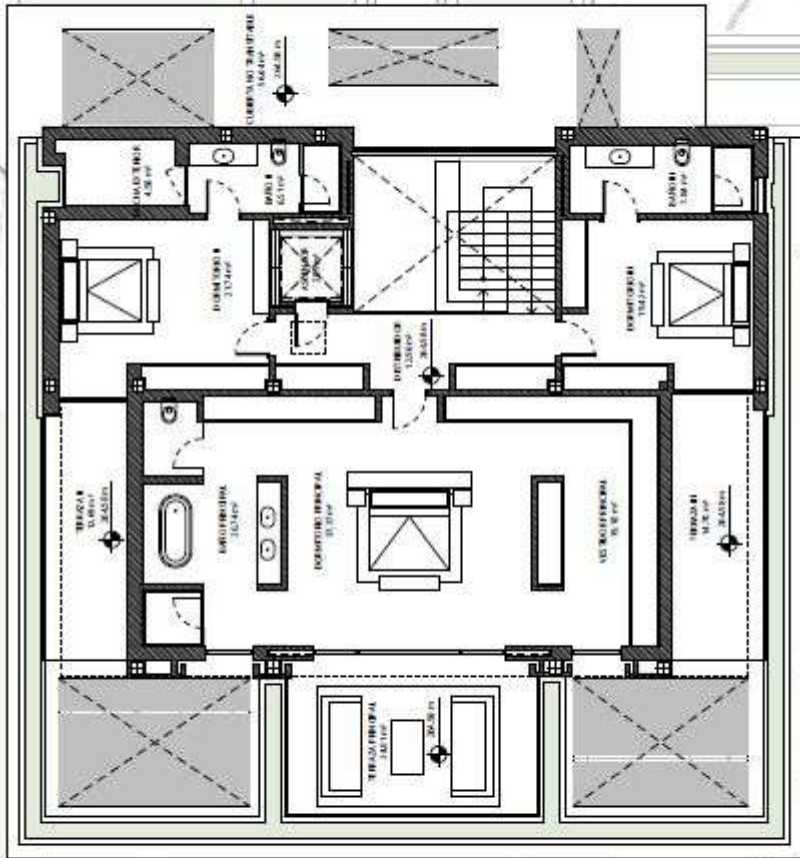

VILLA - 14

UPPER FLOOR

VILLAS

BENAHAVIS | LA ALBORADA