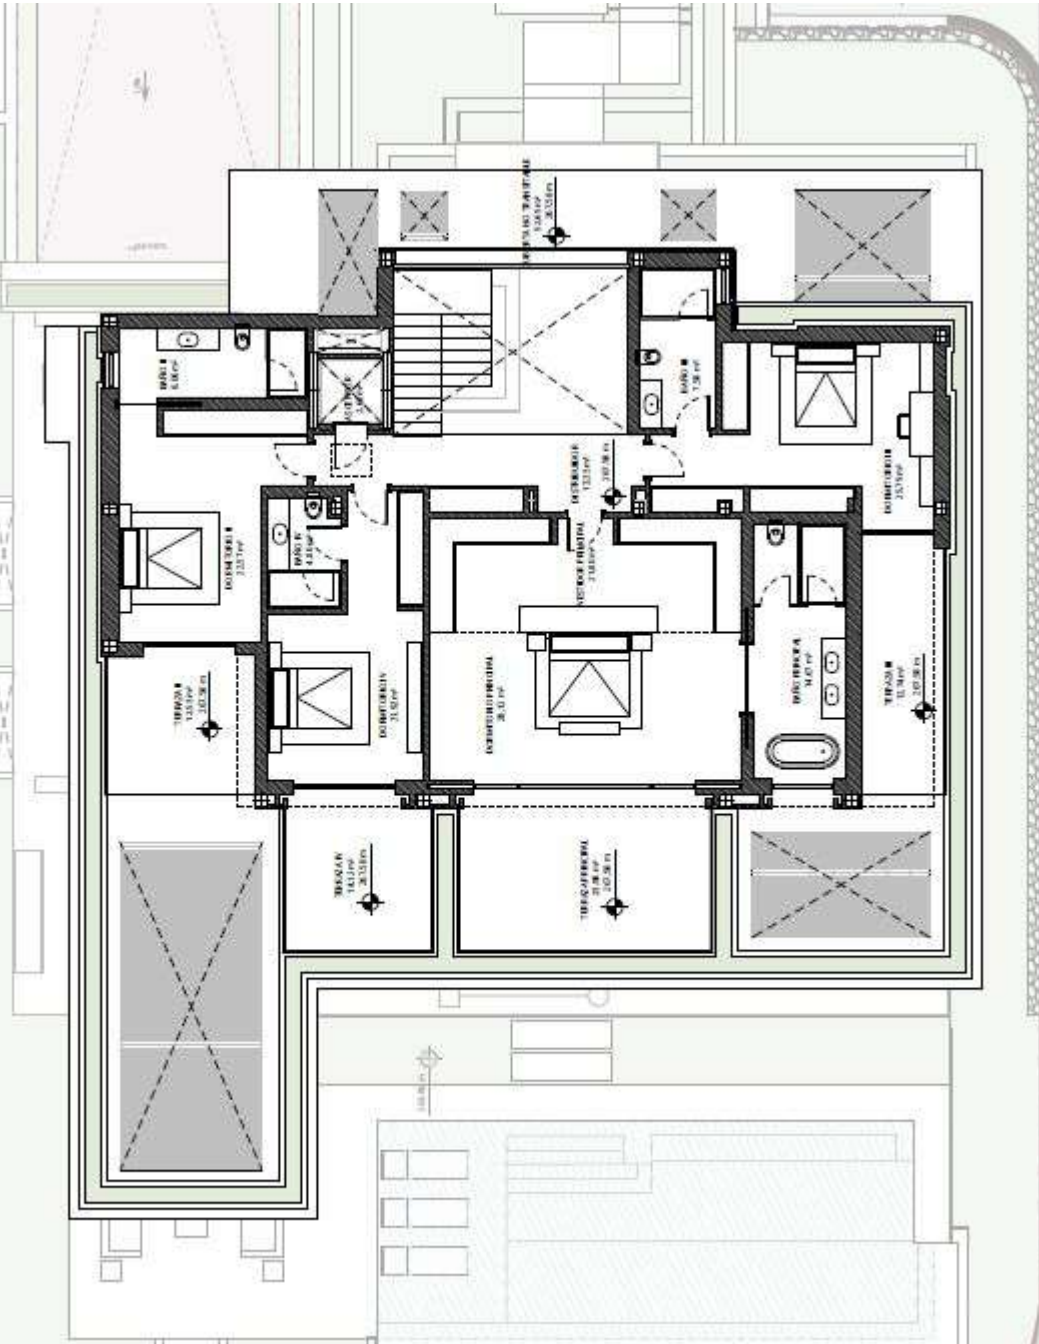

VILLA - 13

UPPER FLOOR

VILLAS

BENAHAVIS | LA ALBORADA