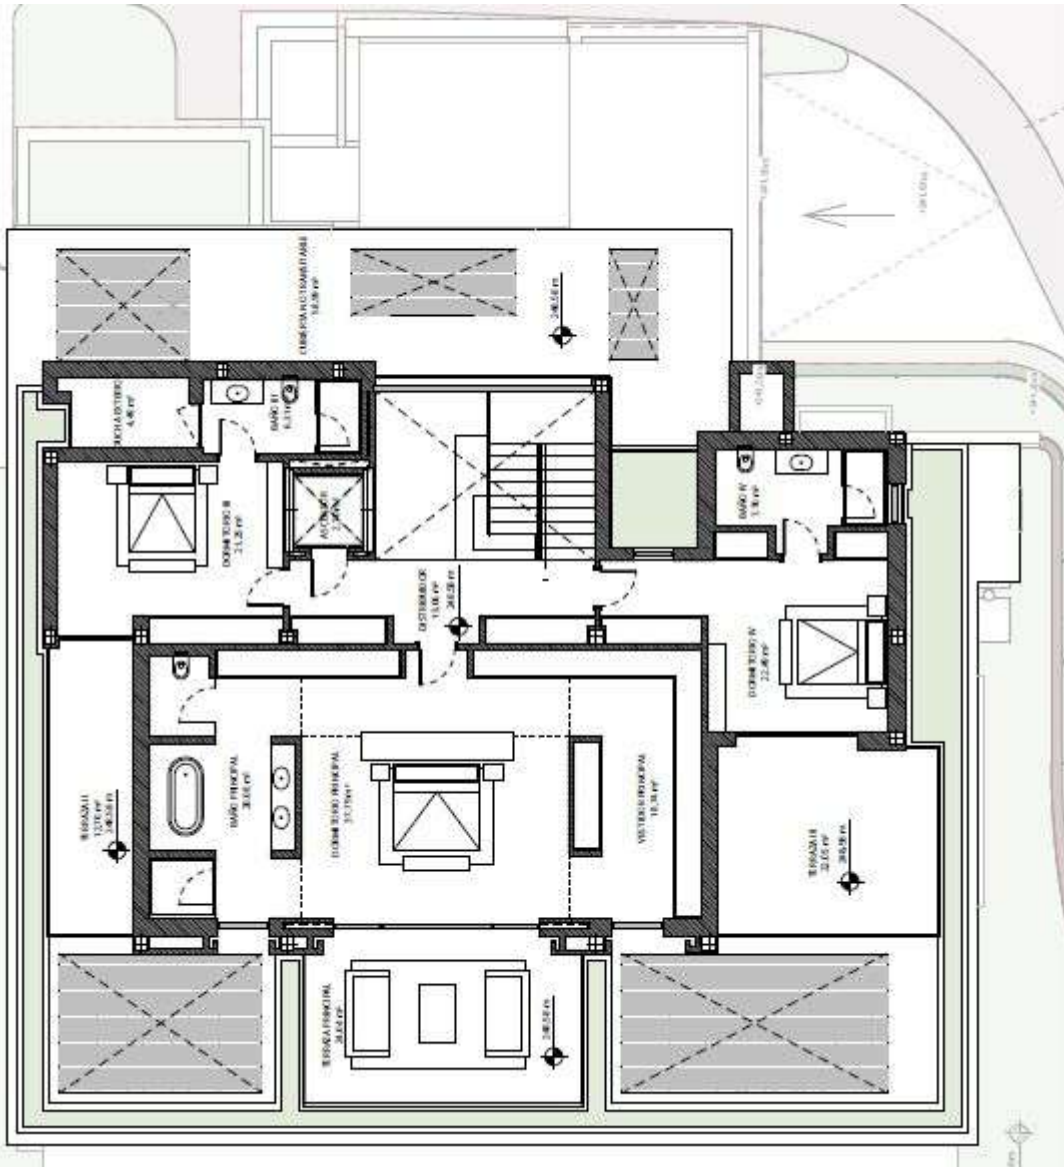

THE SKY

Marbella

PRELIMINARY PLANS

VILLAS

BENAHAVIS | LA ALBORADA

A photograph of a modern interior space, likely a hallway or living area. The walls are finished with light-colored wood paneling. A prominent feature is a large glass wall with vertical slats, which allows natural light to filter through while maintaining privacy. The ceiling is white and appears to have recessed lighting. The overall aesthetic is clean, minimalist, and sophisticated.

*We are the luxury of those who do not show luxury
We are the luxury of those who do not seek luxury
We are the luxury that is not noticed
But it is*

MASTER
PLAN

VILLAS

BENAHAVIS | LA ALBORADA

VILLA - 1

GROUND FLOOR

VILLAS

BENAHAVIS | LA ALBORADA

VILLA - 1

UPPER FLOOR

VILLAS

BENAHAVIS | LA ALBORADA

VILLA - 1

BASEMENT

VILLAS

BENAHAVIS | LA ALBORADA

VILLA - 2

GROUND FLOOR

VILLAS

BENAHAVIS | LA ALBORADA

VILLA - 2

UPPER FLOOR