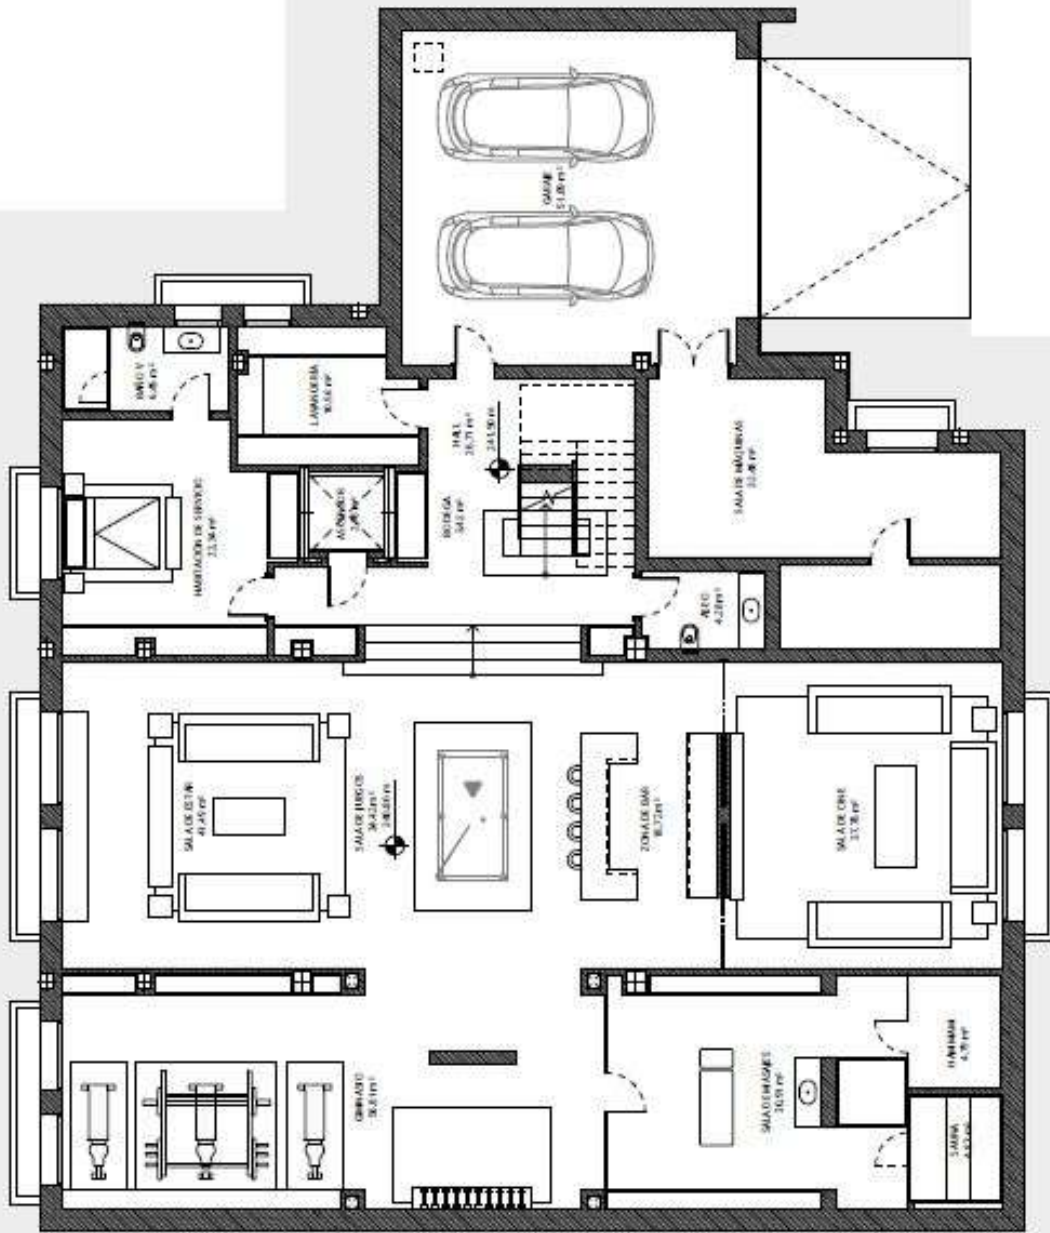

THE SKY

Marbella

PRELIMINARY PLANS

VILLAS

BENAHAVIS | LA ALBORADA

A photograph of a modern interior space, likely a hallway or living area. The walls are finished with light-colored wood paneling. A prominent feature is a large glass wall with vertical slats, which allows natural light to filter through while maintaining privacy. The ceiling is white and appears to have recessed lighting. The overall aesthetic is clean, minimalist, and sophisticated.

*We are the luxury of those who do not show luxury
We are the luxury of those who do not seek luxury
We are the luxury that is not noticed
But it is*

MASTER
PLAN

VILLAS

BENAHAVIS | LA ALBORADA

VILLA - 1

GROUND FLOOR

VILLAS

BENAHAVIS | LA ALBORADA

VILLA - 1

UPPER FLOOR

VILLAS

BENAHAVIS | LA ALBORADA

VILLA - 1

BASEMENT

VILLAS

BENAHAVIS | LA ALBORADA

VILLA - 2

GROUND FLOOR

VILLAS

BENAHAVIS | LA ALBORADA

VILLA - 2

UPPER FLOOR