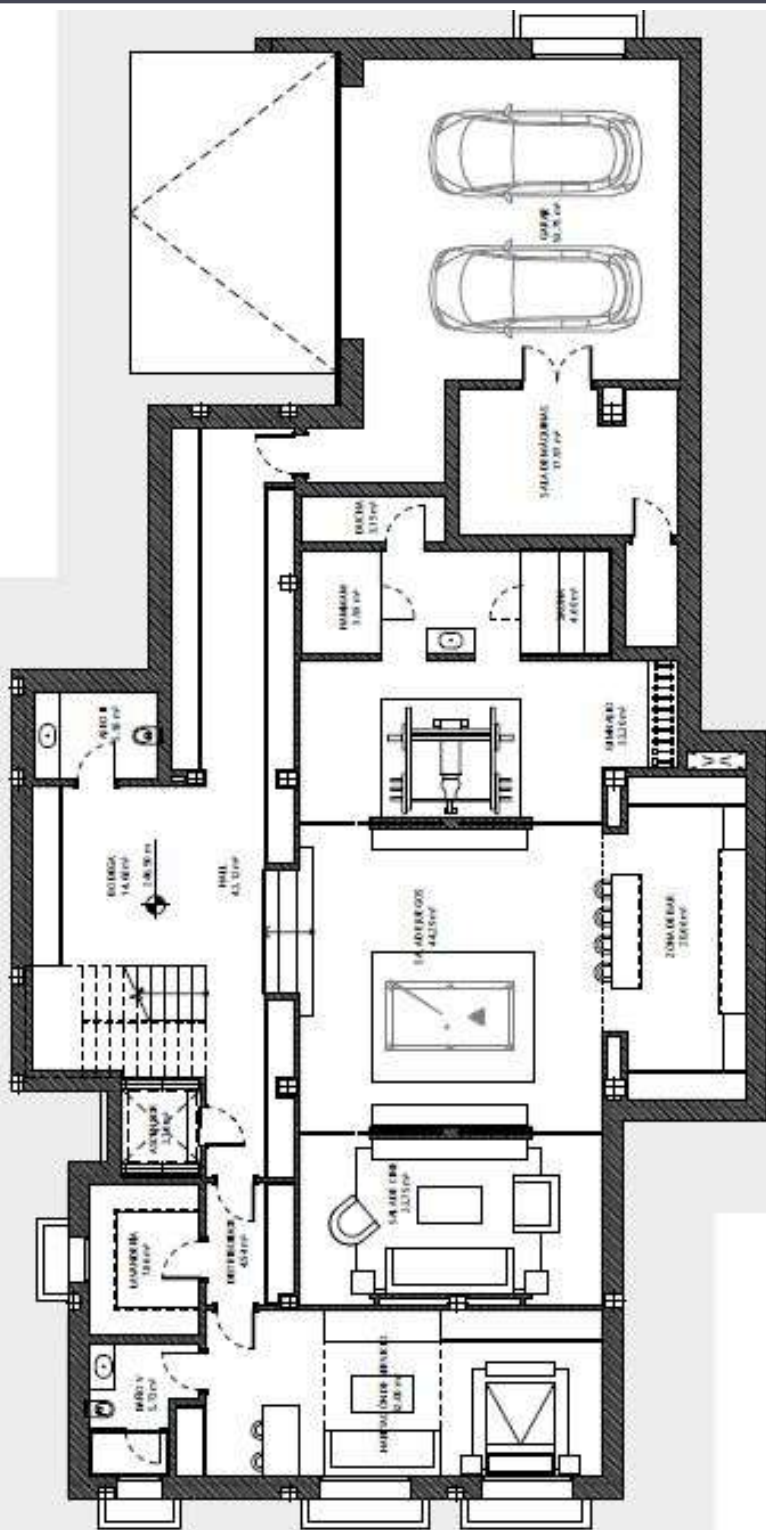

VILLA - 9

BASEMENT

VILLAS

BENAHAVIS | LA ALBORADA