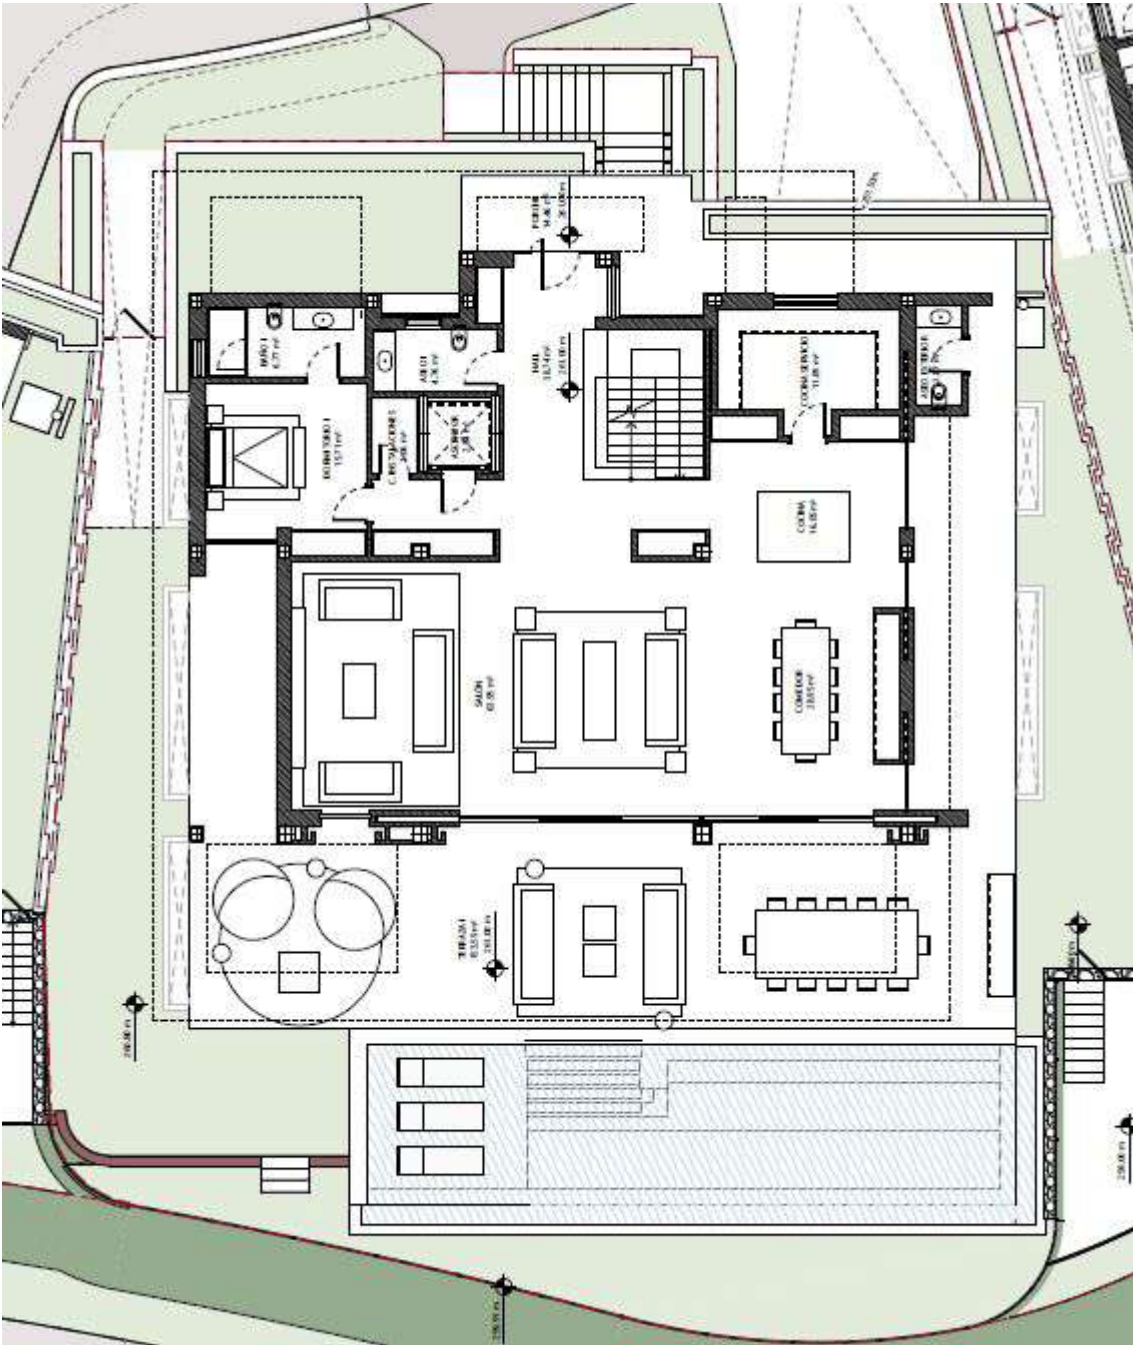

VILLA - 15

GROUND FLOOR

VILLAS

BENAHAVIS | LA ALBORADA