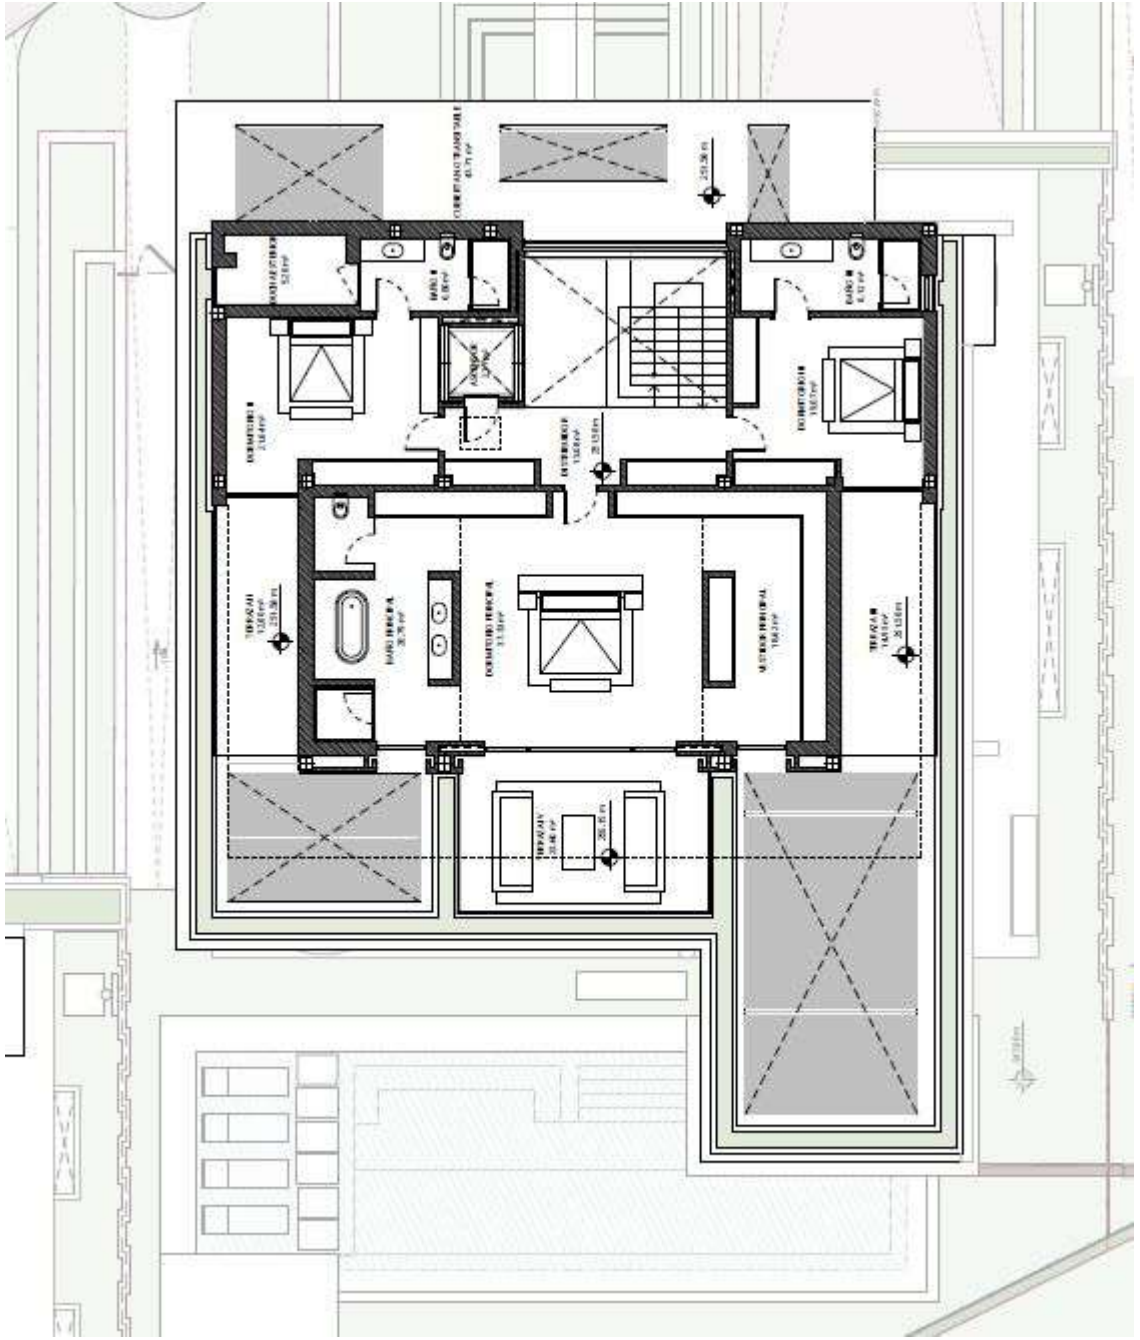

THE SKY

Marbella

PRELIMINARY PLANS

VILLAS

BENAHAVIS | LA ALBORADA

A photograph of a modern interior space, likely a hallway or living area. The walls are finished with light-colored wood paneling. A prominent feature is a large glass wall with vertical slats, which allows natural light to filter through while maintaining privacy. The ceiling is white and appears to have recessed lighting. The overall aesthetic is clean, minimalist, and sophisticated.

VILLAS

BENAHAVIS | LA ALBORADA

VILLA - 4

GROUND FLOOR

VILLAS

BENAHAVIS | LA ALBORADA

VILLA - 4

UPPER FLOOR