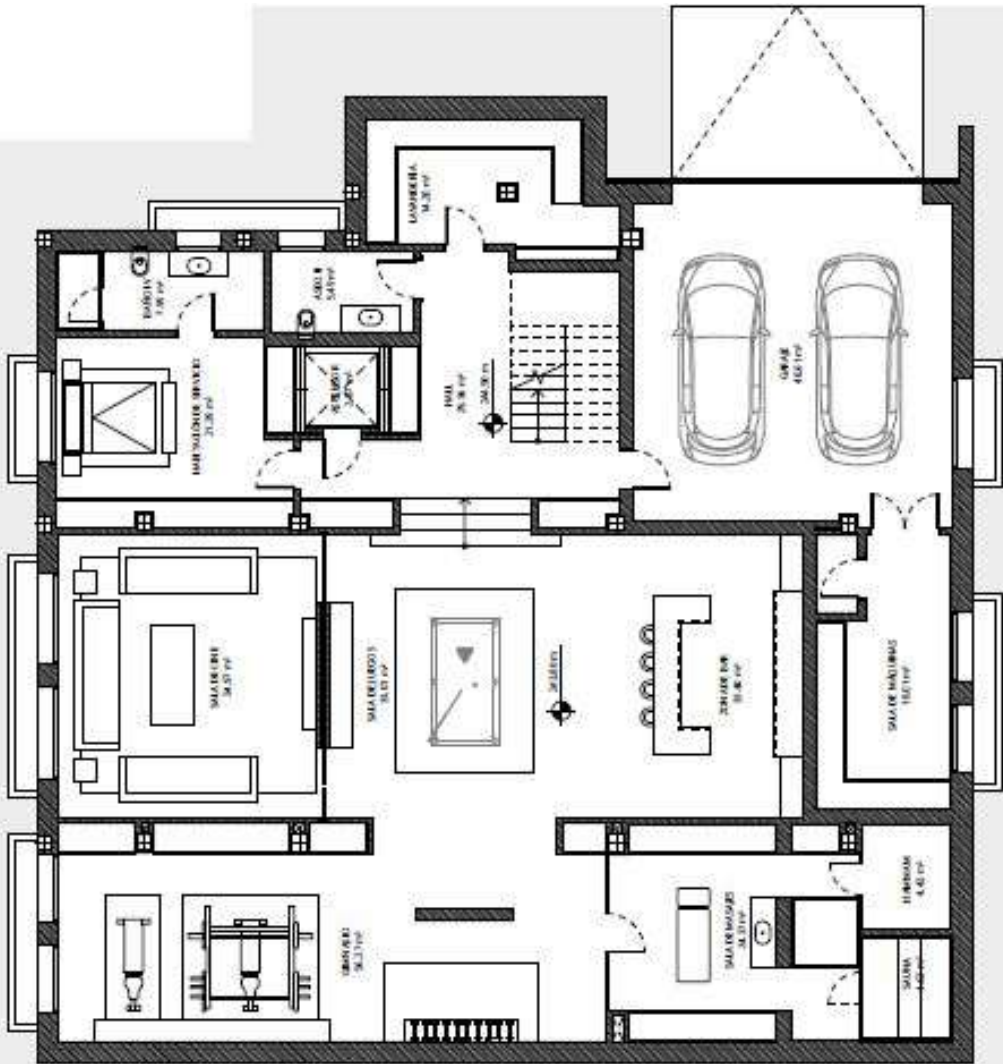

VILLA - 4

BASEMENT

VILLAS

BENAHAVIS | LA ALBORADA