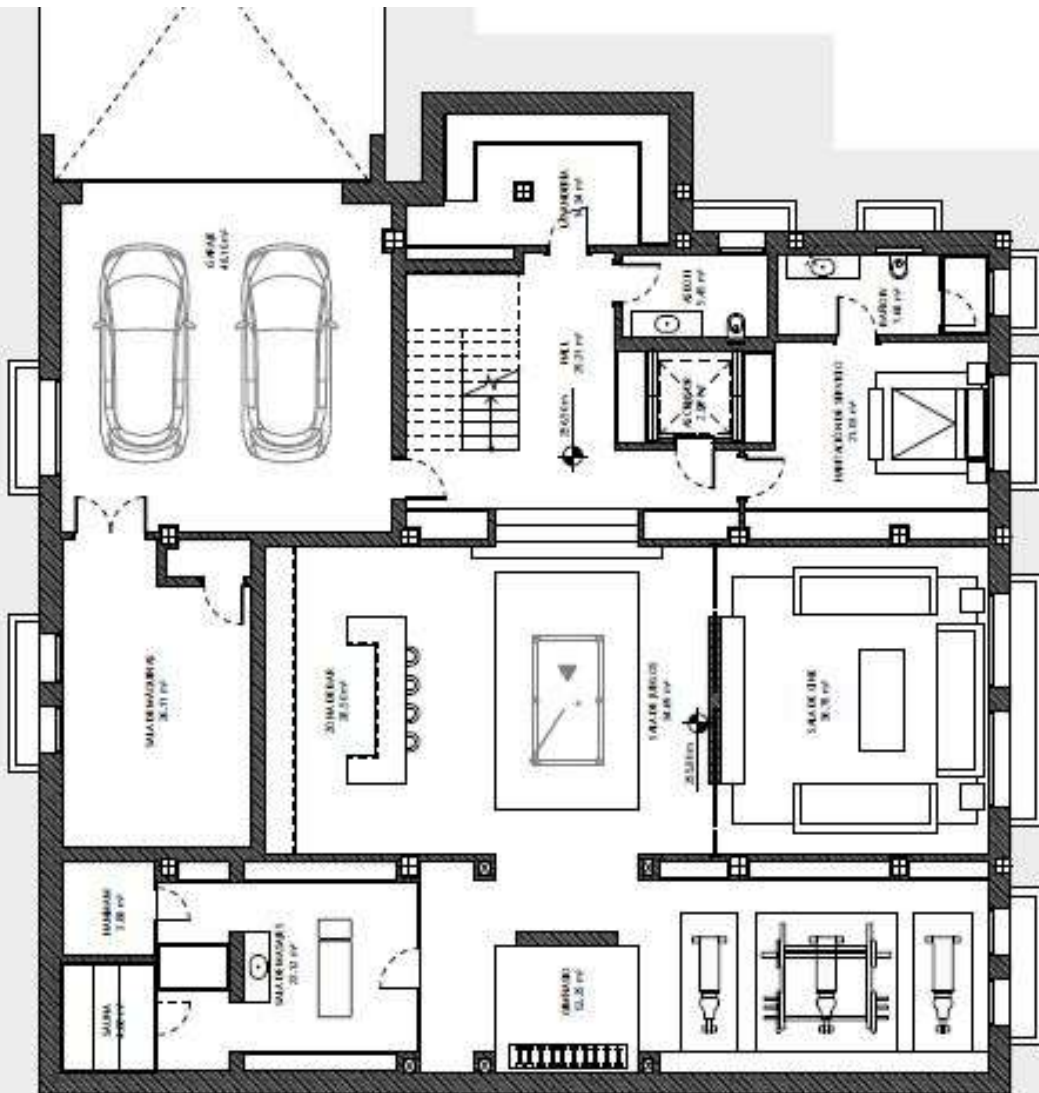

VILLA - 12

BASEMENT

VILLAS

BENAHAVIS | LA ALBORADA